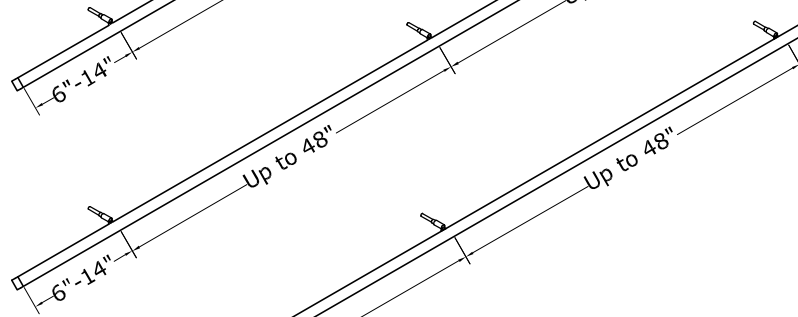

Central Stem
Up to 16" Long Fixtures

2 Central Stems
Up to 30" Long Fixtures

2 Stems
Up to 6'-0" Long Fixtures

3 Stems
Up to 10'-0" Long Fixtures

4 Stems
Up to 12'-0" Long Fixtures

MM00

AL01 Extrusions and Stem Locations Key

SCALE: 1/2" = 1'-0"

MODULIGHTOR
customized modern lighting
246 East 58th Street
New York, NY 10022
T (212) 371 0336 | F (212) 371 0335
modulightor.com