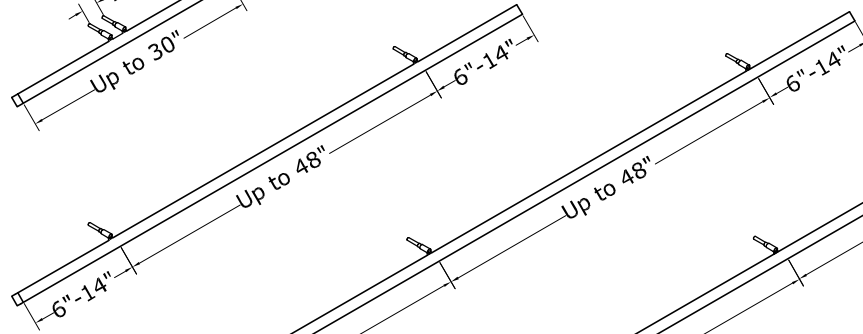

Central Stem
Up to 16" Long Fixtures

2 Central Stems
Up to 30" Long Fixtures

2 Stems
Up to 6'-0" Long Fixtures

3 Stems
Up to 10'-0" Long Fixtures

4 Stems
Up to 12'-0" Long Fixtures

MM00

AL01 Extrusions and Stem Locations Key

SCALE: 1/2" = 1'-0"

MODULIGHTOR
customized modern lighting
246 East 58th Street
New York, NY 10022
T (212) 371 0336 | F (212) 371 0335
modulightor.com