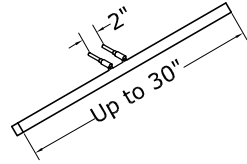

Central Stem
Up to 16" Long Fixtures

2 Central Stems
Up to 30" Long Fixtures

2 Stems
Up to 6'-0" Long Fixtures

3 Stems
Up to 10'-0" Long Fixtures

4 Stems
Up to 12'-0" Long Fixtures

MM00

AL01 Extrusions and Stem Locations Key

SCALE: 1/2" = 1'-0"

MODULIGHTOR
customized modern lighting
246 East 58th Street
New York, NY 10022
T (212) 371 0336 | F (212) 371 0335
modulightor.com