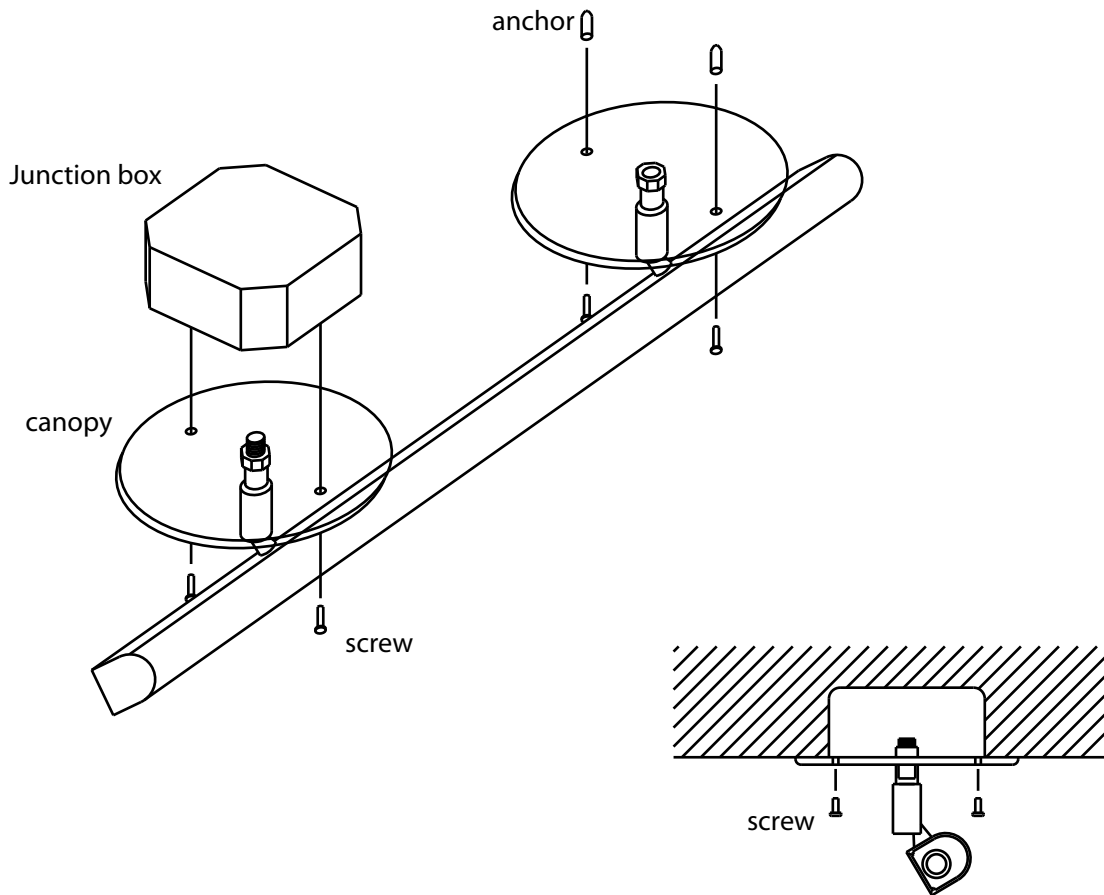

INSTRUCTIONS ON INSTALLING WALLWASHERS - WWH01

MODELS: Luxline I (WW02), Minilux (WW04), Minilux HR (WW05), Minilux HRL (WW06)

INSTRUCTIONS ON CHANGING BULBS

- Step 1** Turn knob or screw counter clockwise
- Step 2** Lift bracket to vertical position
- Step 3** Always hold bulbs with enclosed plastic envelope. Insert bulb into socket. Push and turn clockwise until it locks
- Step 4** Push bracket back to horizontal position and refasten screw