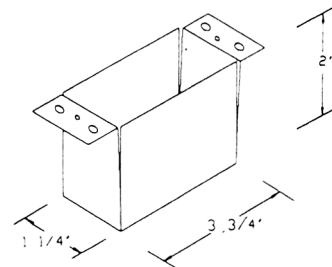

BACKPLATES

For OCTAGONAL BOX

- **Round backplate (AR50)**
4-1/2" Dia, 3/16" thick
- **Round backplate (AR51)**
5-1/2" Dia, 5/16" thick
- **Round backplate (AR52)**
5-1/2" Dia, 1/16" thick
- **Square backplate (AR70)**
4-1/2" x 4-1/2", 5/16" thick

For HANDY BOX

- **Rectangular backplate (AR60)**
2-7/8" x 4-1/2", 5/16" thick
- **Rectangular backplate (AR61)**
2-7/8" x 4-1/2", 1/16" thick

For SWITCH BOX

- **Rectangular backplate (AR65)**
1-1/2" x 4-1/4", 1/16" thick

For OTHER BOXES

- **Round backplate (AR53)**
6-1/2" Dia, 1/16" thick