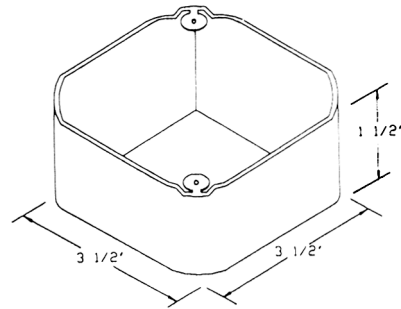

BACKPLATES

For OCTAGONAL BOX

- **Round backplate (AR50)**
4-1/2" Dia, 3/16" thick
- **Round backplate (AR51)**
5-1/2" Dia, 5/16" thick
- **Round backplate (AR52)**
5-1/2" Dia, 1/16" thick
- **Square backplate (AR70)**
4-1/2" x 4-1/2", 5/16" thick

For HANDY BOX

- **Rectangular backplate (AR60)**
2-7/8" x 4-1/2", 5/16" thick
- **Rectangular backplate (AR61)**
2-7/8" x 4-1/2", 1/16" thick

For SWITCH BOX

- **Rectangular backplate (AR65)**
1-1/2" x 4-1/4", 1/16" thick

For OTHER BOXES

- **Round backplate (AR53)**
6-1/2" Dia, 1/16" thick