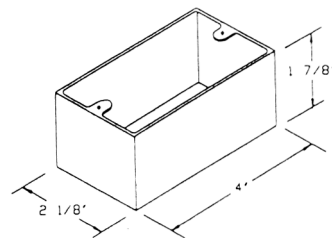

BACKPLATES

For OCTAGONAL BOX

- **Round backplate (AR50)**
4-1/2" Dia, 3/16" thick
- **Round backplate (AR51)**
5-1/2" Dia, 5/16" thick
- **Round backplate (AR52)**
5-1/2" Dia, 1/16" thick
- **Square backplate (AR70)**
4-1/2" x 4-1/2", 5/16" thick

For HANDY BOX

- **Rectangular backplate (AR60)**
2-7/8" x 4-1/2", 5/16" thick
- **Rectangular backplate (AR61)**
2-7/8" x 4-1/2", 1/16" thick

For SWITCH BOX

- **Rectangular backplate (AR65)**
1-1/2" x 4-1/4", 1/16" thick

For OTHER BOXES

- **Round backplate (AR53)**
6-1/2" Dia, 1/16" thick