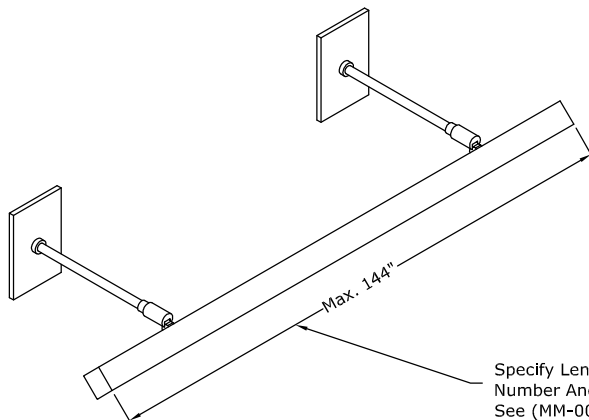

16" Stem Projection
(Recommended For Paintings Over 72" Tall)

Minilux Extrusion
(variable length)

Unshielded Lamps
Potential For Glare When Fixture Is Mounted High
Minilux HRL Is Recommend In Those Instances

10" Stem Projection Recommended

6" Stem Minimum Projection
(Specify Stem 6", 10", 16" or
Custom Stem w/ Length Between 6"- 16")

Specify Length Of Fixture Up To 144"
Number And Location of Stems Depend On Length of Fixture.
See (MM-00) Extrusion and Stem Locations Key.