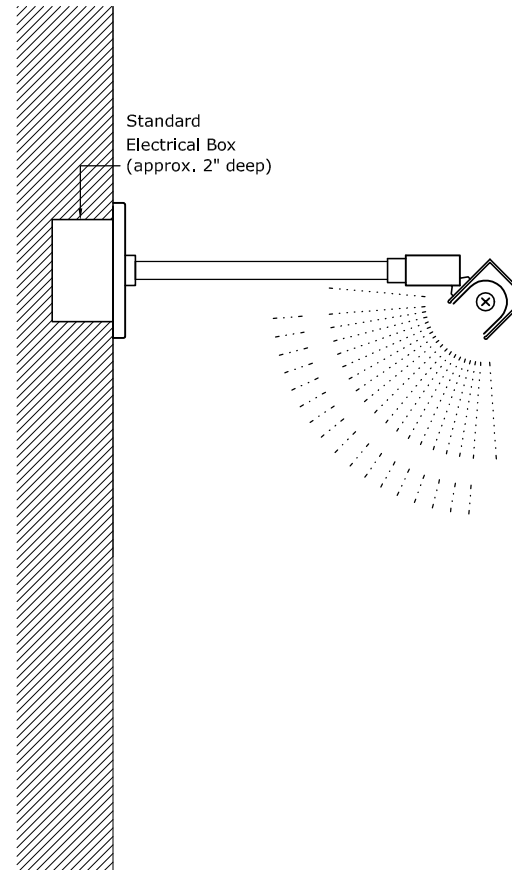

16" Stem Projection
(Recommended For Paintings Over 72" Tall)

Minilux Extrusion
(variable length)

Unshielded Lamps
Potential For Glare When Fixture Is Mounted High
Minilux HRL Is Recommend In Those Instances

10" Stem Projection Recommended

6" Stem Minimum Projection
(Specify Stem 6", 10", 16" or
Custom Stem w/ Length Between 6"- 16")

Specify Length Of Fixture Up To 144"
Number And Location of Stems Depend On Length of Fixture.
See (MM-00) Extrusion and Stem Locations Key.

Note:
MM01B Mounting Method Depicted.
See Mounting Methods For Other Options.

AL01
Artlight - Minilux

SCALE: 3" = 1'-0"

MODULIGHTOR
customized modern lighting
246 East 58th Street
New York, NY 10022
T (212) 371 0336 | F (212) 371 0335
modulightor.com