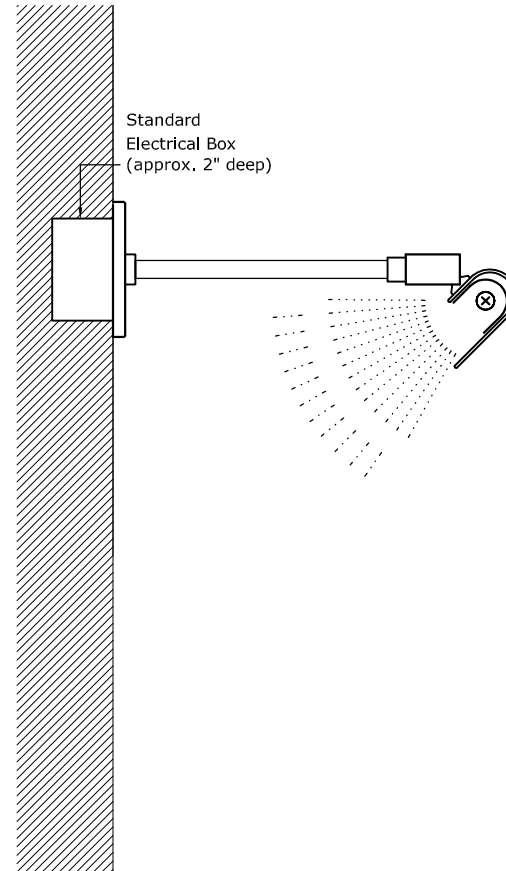

Specify Length Of Fixture Up To 144"  
Number And Location of Stems Depend On Length of Fixture.  
See (MM-00) Extrusion and Stem Locations Key.

Note:  
MM01B Mounting Method Depicted.  
See Mounting Methods For Other Options.

AL03  
Art Light - Minilux HRL

SCALE: 3" = 1'-0"

**MODULIGHTOR**  
customized modern lighting  
246 East 58th Street  
New York, NY 10022  
T (212) 371 0336 | F (212) 371 0335  
modulightor.com