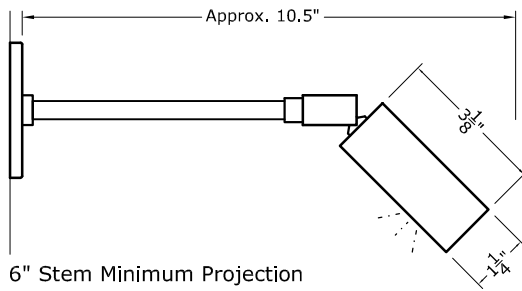

10" Stem Projection Recommended
Longer Stems Not Recommended
Due to Potential For Sagging

6" Stem Minimum Projection

(Specify Stem 6", 10" or
Custom Stem w/ Length Between 6"- 10")

Specify Length Of Fixture Up To 144"
Number And Location of Stems Depend On Length of Fixture.
See (MM-00) Extrusion and Stem Locations Key.

Note:
MM01B Mounting Method Depicted.
See Mounting Methods For Other Options

AL04
Art Light - Luxline I

SCALE: 3" = 1'-0"

MODULIGHTOR
customized modern lighting
246 East 58th Street
New York, NY 10022
T (212) 371 0336 | F (212) 371 0335
modulightor.com