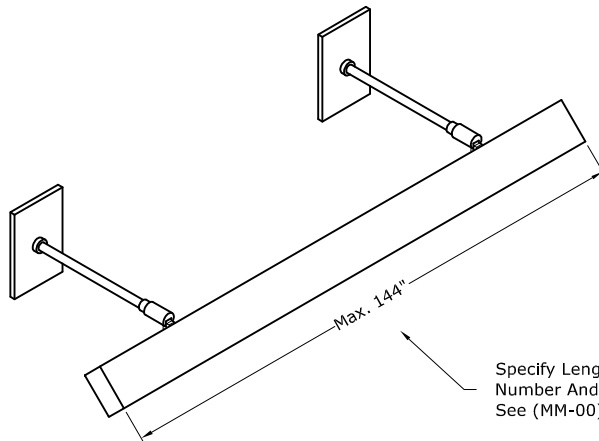

10" Stem Projection Recommended
Longer Stems Not Recommended
Due to Potential For Sagging

6" Stem Minimum Projection

(Specify Stem 6", 10" or
Custom Stem w/ Length Between 6"- 10")

Specify Length Of Fixture Up To 144"
Number And Location of Stems Depend On Length of Fixture.
See (MM-00) Extrusion and Stem Locations Key.

Note:
MM01B Mounting Method Depicted.
See Mounting Methods For Other Options

AL04
Art Light - Luxline I

SCALE: 3" = 1'-0"

MODULIGHTOR
customized modern lighting
246 East 58th Street
New York, NY 10022
T (212) 371 0336 | F (212) 371 0335
modulightor.com