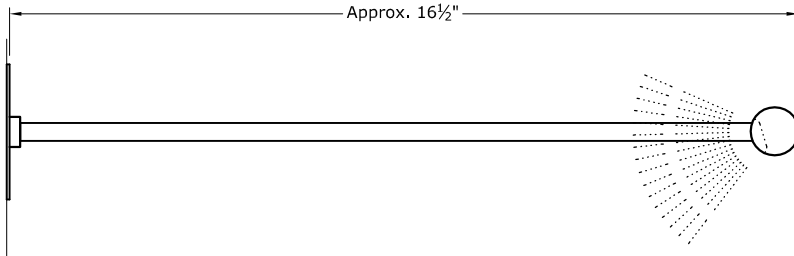

6" Stem

10" Stem

16" Stem

(Specify Stem 6", 10", 16" or Custom Stem w/ Length Between 6"- 16")

Note:  
MM01B Mounting Method Depicted.  
See Mounting Methods For Other Options.

Front Elevation  
Mounted To Electrical Box

Mounting Plate Options (MM01B Screwless):