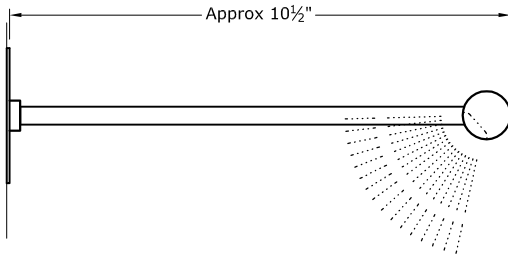

6" Stem

10" Stem

16" Stem

(Specify Stem 6", 10", 16" or Custom Stem w/ Length Between 6"- 16")

Note:  
MM01B Mounting Method Depicted.  
See Mounting Methods For Other Options.

Front Elevation  
Mounted To Electrical Box

Mounting Plate Options (MM01B Screwless):