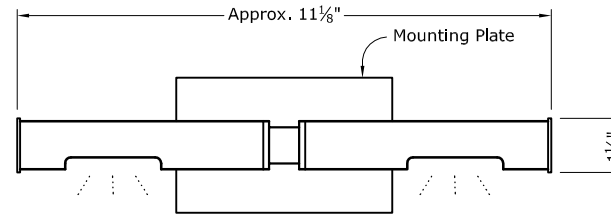

6" Stem

10" Stem

16" Stem

(Specify Stem 6", 10", 16" or Custom Stem w/ Length Between 6"- 16")

Note:  
MM01B Mounting Method Depicted.  
See Mounting Methods For Other Options.

Front Elevation  
Mounted To Electrical Box

Mounting Plate Options (MM01B Screwless):