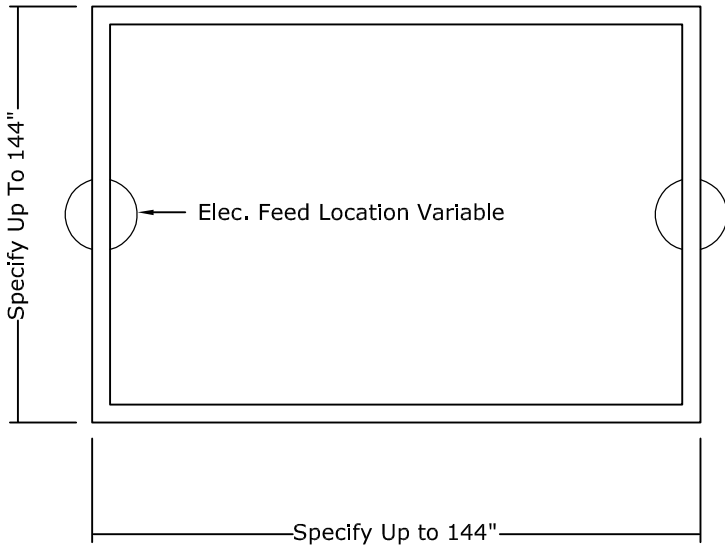

Front View

12" Drop Minimum,  
Greater Drop Preferred If Possible

Note: MM01B Mounting Method Depicted.  
Other Mounting Methods Are Available.

Front View

12" Drop Minimum,  
Greater Drop Preferred If Possible

Reflected Ceiling Plan

Quantity and Location Of Supports  
Depend On Length Of Fixture

Reflected Ceiling Plan

Quantity and Location Of Supports  
Depend On Length Of Fixture

CH01

Chandelier - Minilux Square / Rectangular