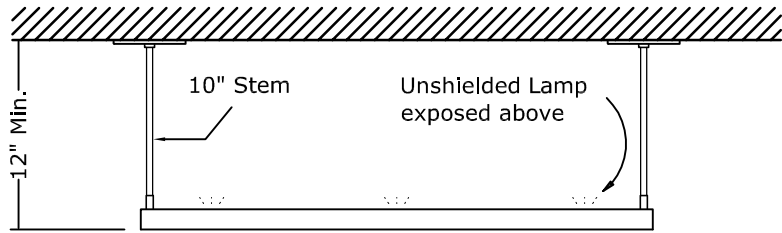

Front View

12" Drop Minimum,  
Greater Drop Preferred If Possible

Note: MM01B Mounting Method Depicted.  
Other Mounting Methods Are Available.

Front View

12" Drop Minimum,  
Greater Drop Preferred If Possible

Reflected Ceiling Plan

Quantity and Location Of Supports  
Depend On Length Of Fixture

Reflected Ceiling Plan

Quantity and Location Of Supports  
Depend On Length Of Fixture

CH01

Chandelier - Minilux Square / Rectangular