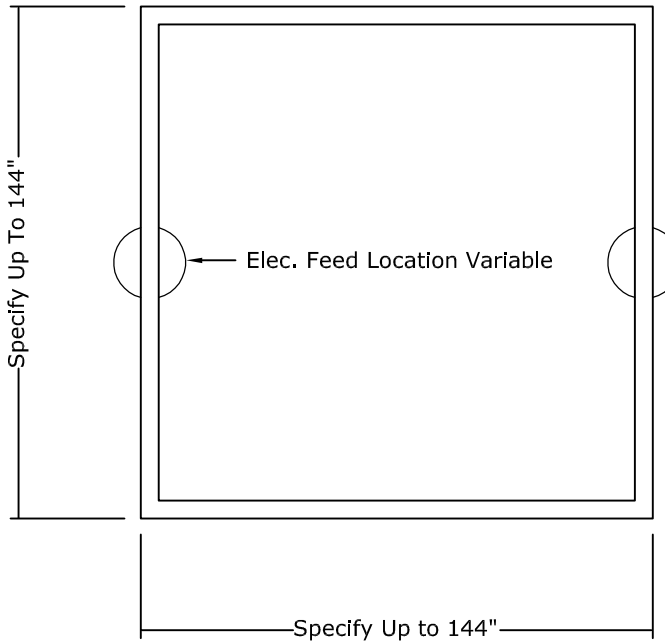

Front View

12" Drop Minimum,  
Greater Drop Preferred If Possible

Note: MM01B Mounting Method Depicted.  
Other Mounting Methods Are Available.

Front View

12" Drop Minimum,  
Greater Drop Preferred If Possible

Reflected Ceiling Plan

Quantity and Location Of Supports  
Depend On Length Of Fixture

Reflected Ceiling Plan

Quantity and Location Of Supports  
Depend On Length Of Fixture

CH01

Chandelier - Minilux Square / Rectangular

SCALE: 1" = 1'-0"

**MODULIGHTOR**  
customized modern lighting  
246 East 58th Street  
New York, NY 10022  
T (212) 371 0336 | F (212) 371 0335  
modulightor.com