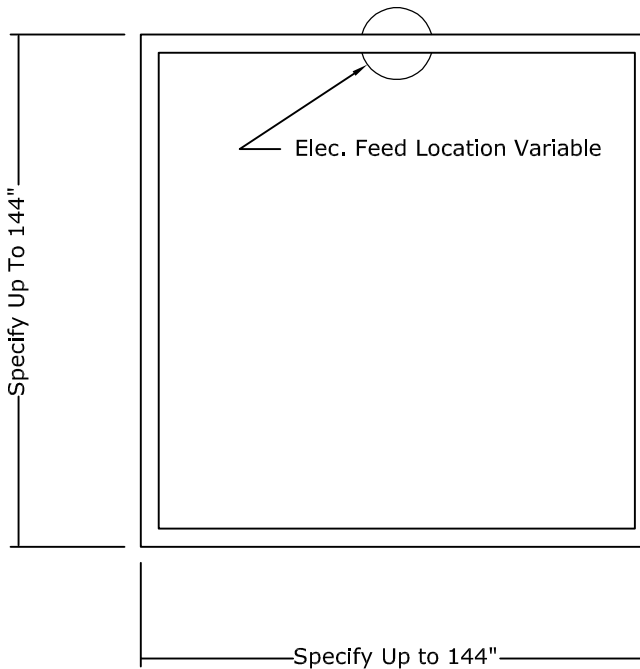

Front View

12" Drop Minimum,
Greater Drop Preferred

Reflected Ceiling Plan

Quantity and Location Of Supports
Depend On Length Of Fixture

Note: MM08A Mounting Method Depicted.
Other Mounting Methods Are Available.

Front View

12" Drop Minimum,
Greater Drop Preferred

Reflected Ceiling Plan

Quantity and Location Of Supports
Depend On Length Of Fixture

CH02

Chandelier - Minilux HR Square / Rectangular

SCALE: 1" = 1'-0"

MODULIGHTOR
customized modern lighting
246 East 58th Street
New York, NY 10022
T (212) 371 0336 | F (212) 371 0335
modulightor.com