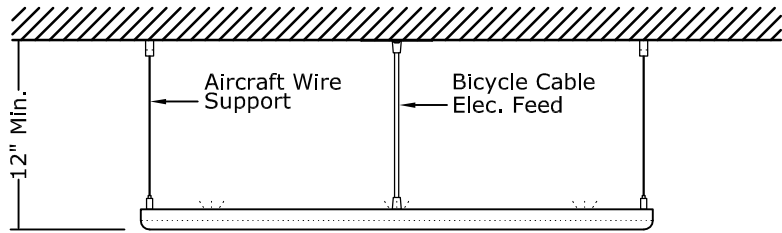

Front View

12" Drop Minimum,
Greater Drop Preferred

Reflected Ceiling Plan

Quantity and Location Of Supports
Depend On Length Of Fixture

Note: MM08A Mounting Method Depicted.
Other Mounting Methods Are Available.

Front View

12" Drop Minimum,
Greater Drop Preferred

Reflected Ceiling Plan

Quantity and Location Of Supports
Depend On Length Of Fixture

CH02

Chandelier - Minilux HR Square / Rectangular

SCALE: 1" = 1'-0"

MODULIGHTOR
customized modern lighting
246 East 58th Street
New York, NY 10022
T (212) 371 0336 | F (212) 371 0335
modulightor.com