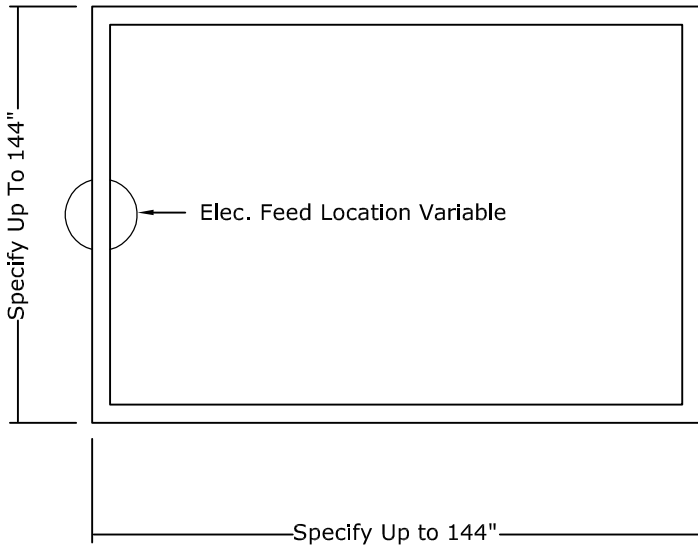

Front View

12" Drop Minimum,
Greater Drop Preferred

Reflected Ceiling Plan

Quantity and Location Of Supports
Depend On Length Of Fixture

Note: MM08A Mounting Method Depicted.
Other Mounting Methods Are Available.

Front View

12" Drop Minimum,
Greater Drop Preferred

Reflected Ceiling Plan

Quantity and Location Of Supports
Depend On Length Of Fixture

CH02

Chandelier - Minilux HR Square / Rectangular

SCALE: 1" = 1'-0"

MODULIGHTOR
customized modern lighting
246 East 58th Street
New York, NY 10022
T (212) 371 0336 | F (212) 371 0335
modulightor.com