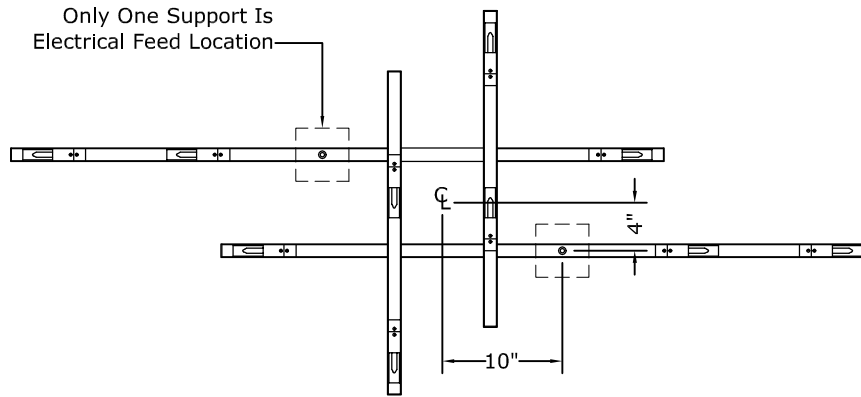

Side View

16" Stem (Specify Stem: 10", 16", or Custom Stem; Min. 10")

Plan View

Reflected Ceiling Plan

CH07
Chandelier - Quadron

SCALE: 3/4" = 1'-0"

MODULIGHTOR
customized modern lighting
246 East 58th Street
New York, NY 10022
T (212) 371 0336 | F (212) 371 0335
modulightor.com