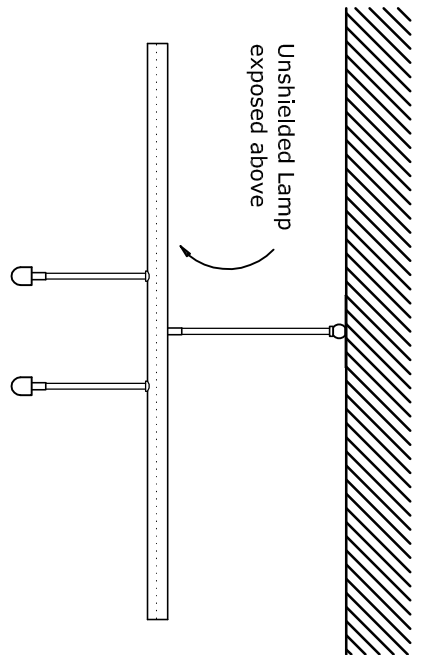

Front View

Upper 10" Stem (Specify Stem: 10", 16", or Custom Stem; Min. 10")

Side View

Reflected Ceiling Plan

**MODULIGHTOR**

customized modern lighting  
 246 East 58th Street  
 New York, NY 10022  
 T (212) 371 0336 | F (212) 371 0335  
 modulightor.com

CH08  
 Chandelier - Quadron II

SCALE: 1" = 1'-0"