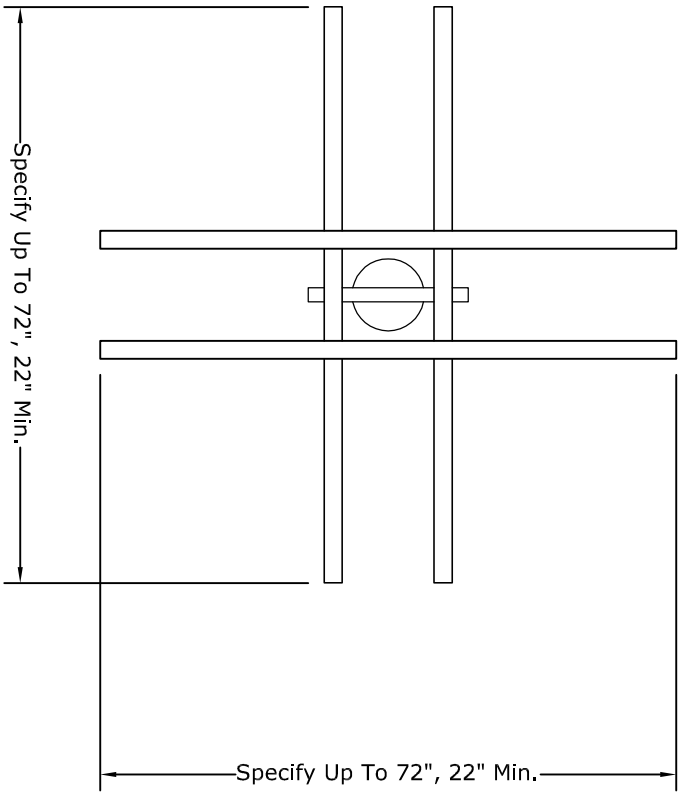

Front View

Upper 10" Stem (Specify Stem: 10", 16", or Custom Stem; Min. 10")

Side View

Reflected Ceiling Plan

**MODULIGHTOR**

customized modern lighting  
 246 East 58th Street  
 New York, NY 10022  
 T (212) 371 0336 | F (212) 371 0335  
 modulightor.com

CH08  
 Chandelier - Quadron II

SCALE: 1" = 1'-0"