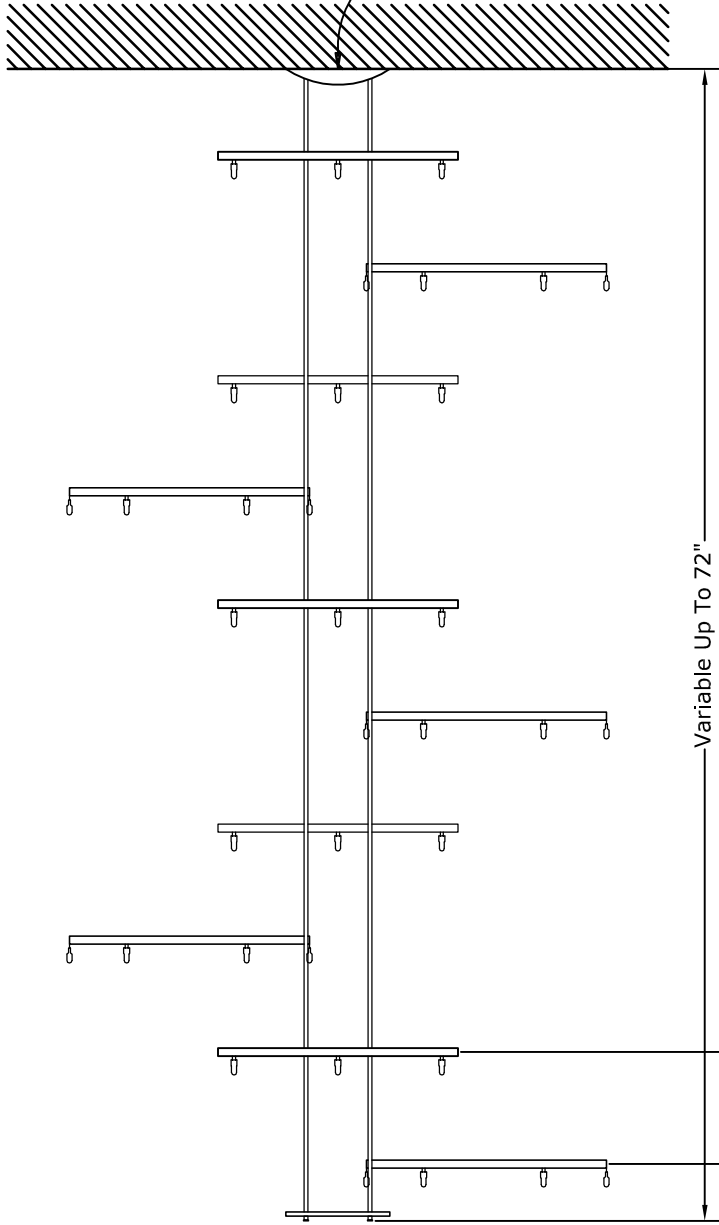

Must Use Remote Magnetic Transformer  
Except For Shorter Drops With Fewer Rings.  
Call Modulightor To Discuss.

Variable  
May Be Arranged  
In Field

**CH20**  
Chandelier - Sirius

**MODULIGHTOR**  
customized modern lighting  
246 East 58th Street  
New York, NY 10022  
T (212) 371 0336 | F (212) 371 0335  
modulightor.com

SCALE: 1" = 1'-0"