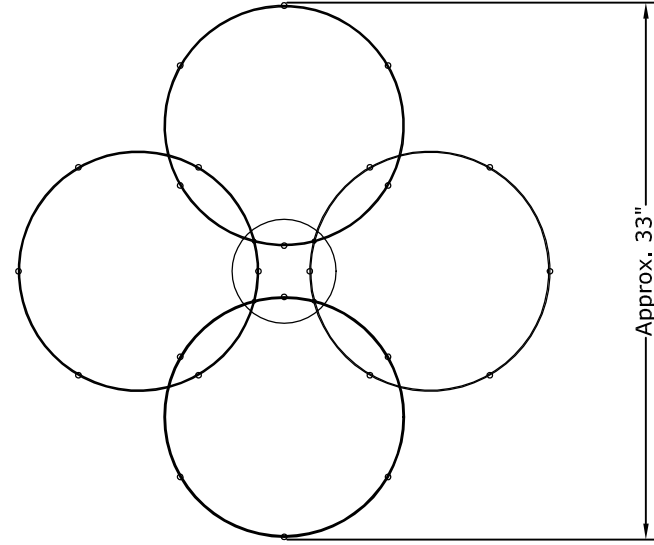

Must Use Remote Magnetic Transformer  
Except For Shorter Drops With Fewer Rings.  
Call Modulightor To Discuss.

Variable  
May Be Arranged  
In Field

**CH20**  
Chandelier - Sirius

**MODULIGHTOR**  
customized modern lighting  
246 East 58th Street  
New York, NY 10022  
T (212) 371 0336 | F (212) 371 0335  
modulightor.com

SCALE: 1" = 1'-0"