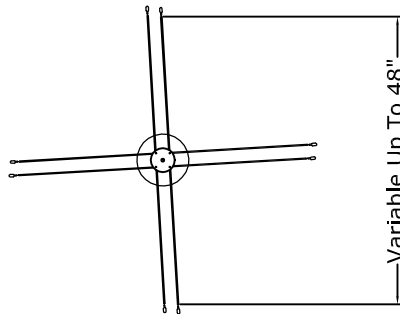

Note:  
 When Possible A  
 Large Magnetic  
 Transformer May Be  
 Used In A Remote  
 Location. (Typically  
 Only In New  
 Construction Or Full  
 Renovations)

Side View  
 2 Tiers (4 Arm Per Layer)

Side View  
 3 Tiers

Placement of Stems Variable  
 Stems Length Available from 24 - 48"  
 May Be Arranged In Field

Reflected Ceiling Plan

CH30  
 Chandelier - Galaxy

SCALE: 1/2" = 1'-0"

**MODULIGHTOR**  
 customized modern lighting  
 246 East 58th Street  
 New York, NY 10022  
 T (212) 371 0336 | F (212) 371 0335  
 modulightor.com