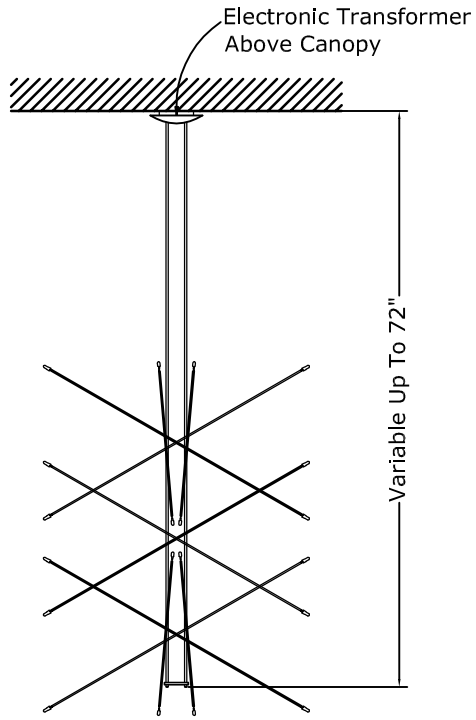

Note:  
 When Possible A  
 Large Magnetic  
 Transformer May Be  
 Used In A Remote  
 Location. (Typically  
 Only In New  
 Construction Or Full  
 Renovations)

Side View  
 2 Tiers (4 Arm Per Layer)

Side View  
 3 Tiers

Placement of Stems Variable  
 Stems Length Available from 24 - 48"  
 May Be Arranged In Field

Reflected Ceiling Plan

CH30  
 Chandelier - Galaxy

SCALE: 1/2" = 1'-0"

**MODULIGHTOR**  
 customized modern lighting  
 246 East 58th Street  
 New York, NY 10022  
 T (212) 371 0336 | F (212) 371 0335  
 modulightor.com