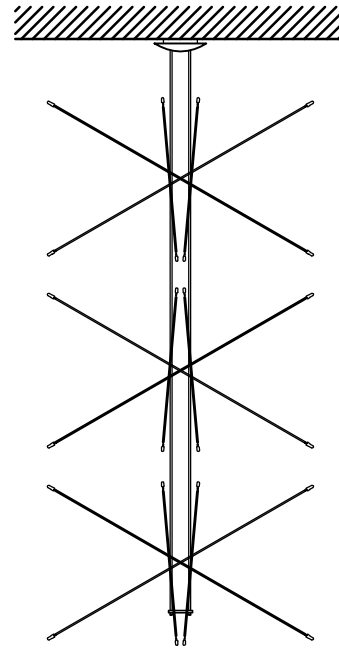

Note:  
 When Possible A  
 Large Magnetic  
 Transformer May Be  
 Used In A Remote  
 Location. (Typically  
 Only In New  
 Construction Or Full  
 Renovations)

Side View  
 2 Tiers (4 Arm Per Layer)

Side View  
 3 Tiers

Placement of Stems Variable  
 Stems Length Available from 24 - 48"  
 May Be Arranged In Field

Reflected Ceiling Plan

CH30  
 Chandelier - Galaxy

SCALE: 1/2" = 1'-0"

**MODULIGHTOR**  
 customized modern lighting  
 246 East 58th Street  
 New York, NY 10022  
 T (212) 371 0336 | F (212) 371 0335  
 modulightor.com