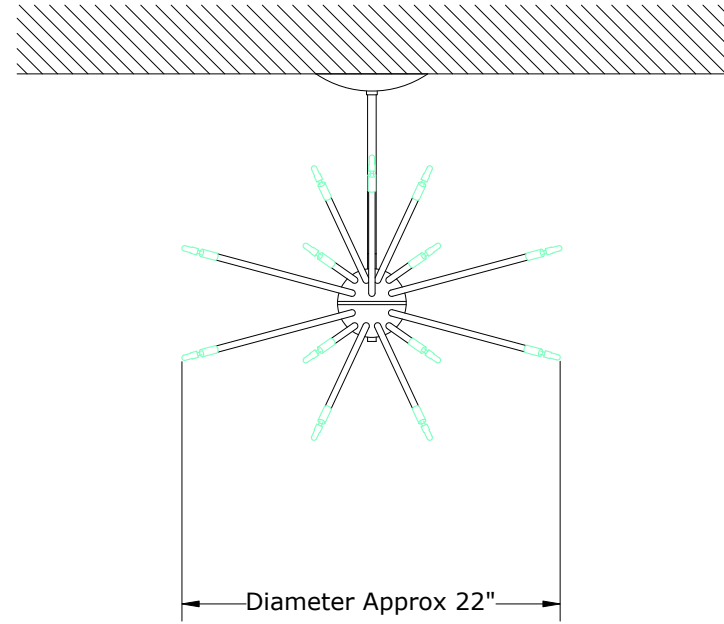

Side View
(Larger Diameter)

2", 6", 10", and 16" Stems
Specify Drop: Min. 10"

Side View
(Smaller Diameter)

2", 6", and 10" Stems
Specify Drop: Min. 6"

Reflected Ceiling Plan

Reflected Ceiling Plan

CH50

"Stella II"

Scale: 1" = 1'-0"

Not For Construction

MODULIGHTOR, INC.
customized modern lighting

T (212) 371 0336 | F (212) 371 0335
246 East 58th Street New York, NY 10022
modulightor.com