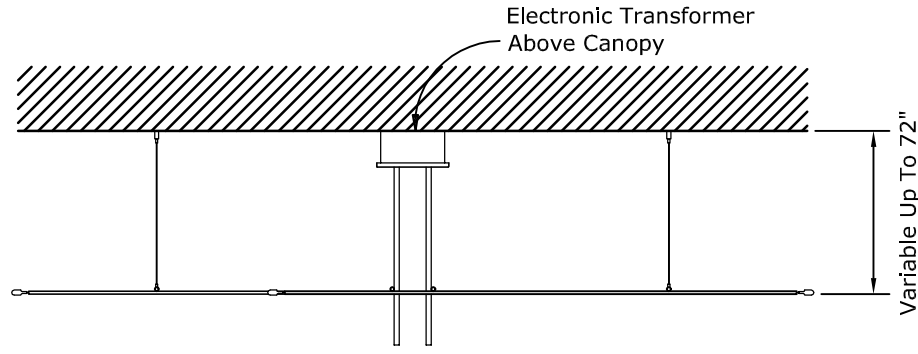

Note:
 When Possible A
 Large Magnetic
 Transformer May Be
 Used In A Remote
 Location. (Typically
 Only In New
 Construction Or Full
 Renovations)

Side View

Reflected Ceiling Plan

CH60

Chandelier - Trellis

SCALE: 1" = 1'-0"

MODULIGHTOR

customized modern lighting
 246 East 58th Street
 New York, NY 10022
 T (212) 371 0336 | F (212) 371 0335
 modulightor.com