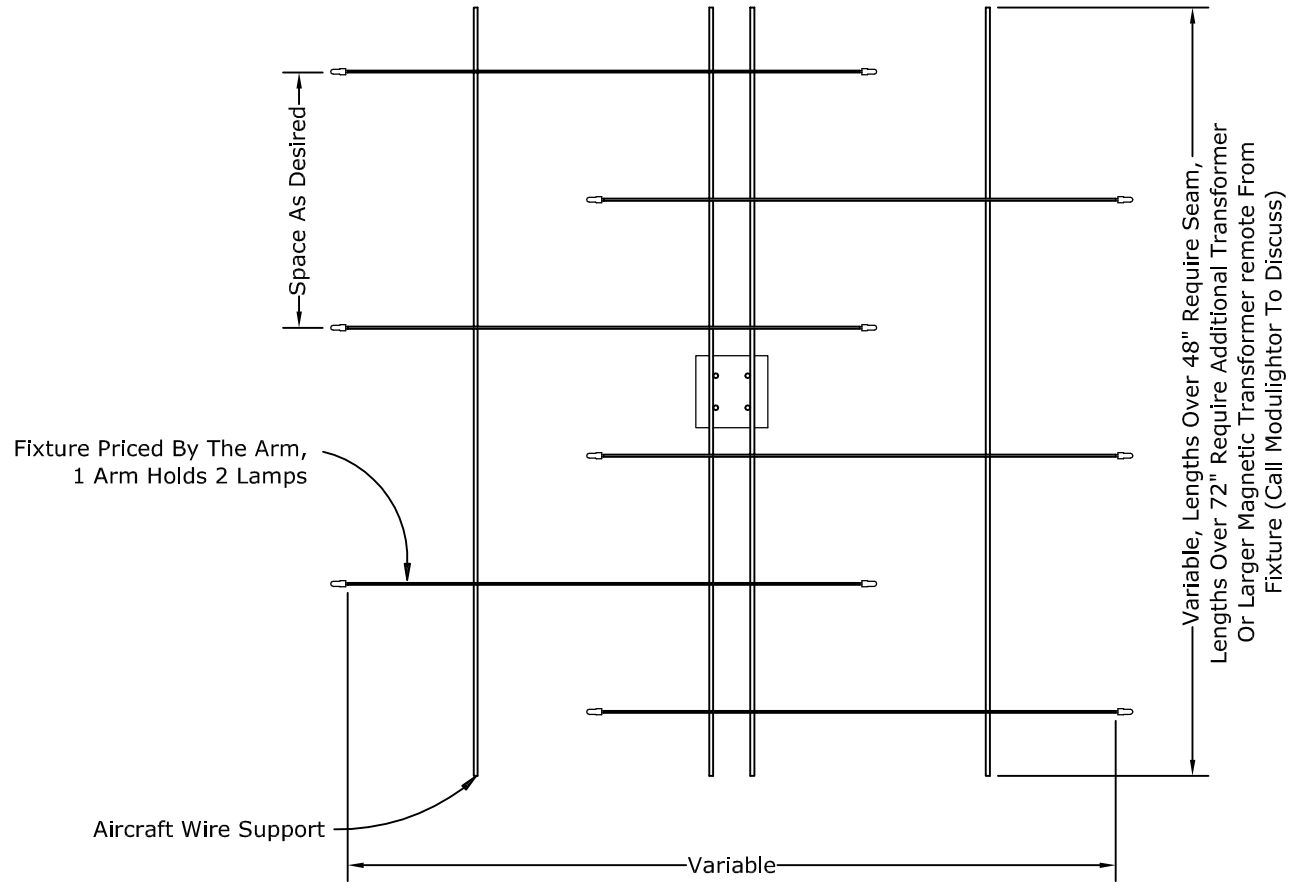

Note:
 When Possible A
 Large Magnetic
 Transformer May Be
 Used In A Remote
 Location. (Typically
 Only In New
 Construction Or Full
 Renovations)

Side View

Reflected Ceiling Plan

CH60

Chandelier - Trellis

SCALE: 1" = 1'-0"

MODULIGHTOR

customized modern lighting
 246 East 58th Street
 New York, NY 10022
 T (212) 371 0336 | F (212) 371 0335
 modulightor.com