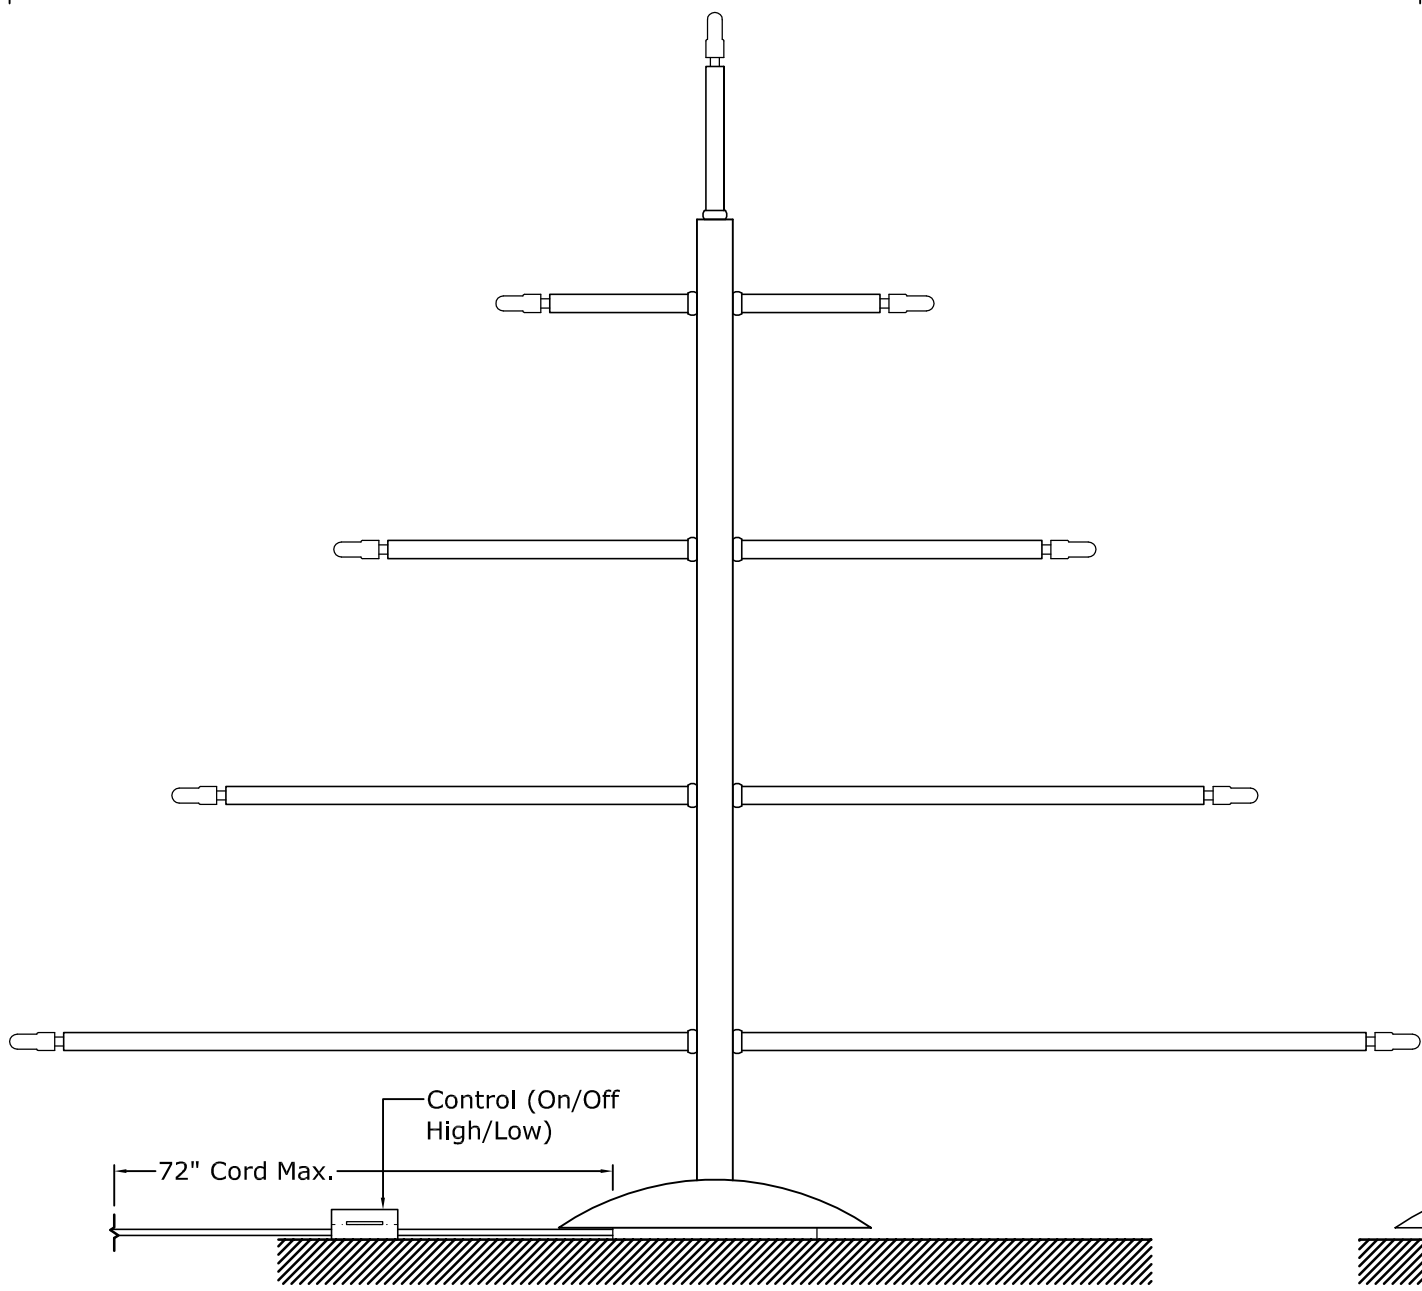

Approx. 29½"

Side View

Front View

Approx. 25¾"

HL20
Holiday Light - Christmas

SCALE: 3" = 1'-0"

MODULIGHTOR
customized modern lighting
246 East 58th Street
New York, NY 10022
T (212) 371 0336 | F (212) 371 0335
modulightor.com