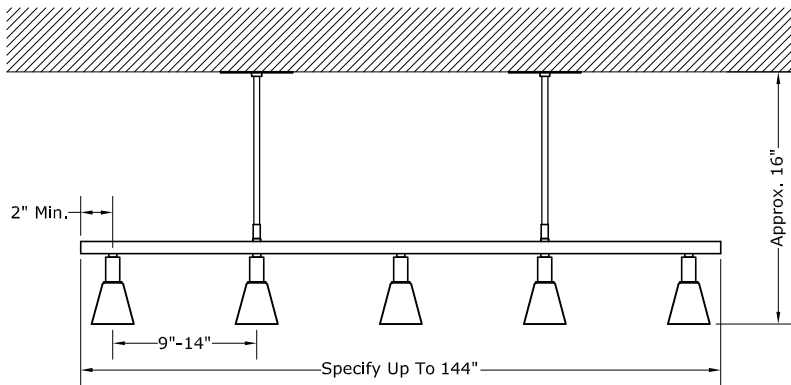

Front View  
10" Stem (Specify Stem: 2", 6", 10", 16", or Custom Stem)

Side View

Isometric View

Reflected Ceiling Plan

Front View  
10" Stem (Specify Stem: 2", 6", 10", 16", or Custom Stem)  
Quantity And Location Of Supports Depend On Length Of Fixture

Side View

Reflected Ceiling Plan

Note:  
MM01B Mounting Method Depicted.  
See Mounting Methods For Other Options.

LP108

Linear Pendant - Lucci Microlux

SCALE: 1" = 1'-0"

**MODULIGHTOR**  
customized modern lighting  
246 East 58th Street  
New York, NY 10022  
T (212) 371 0336 | F (212) 371 0335  
modulightor.com