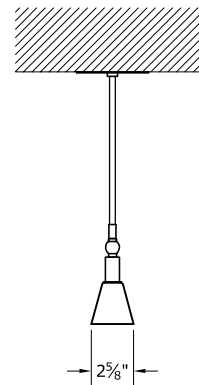

Front View  
10" Stem (Specify Stem: 2", 6", 10", 16", or Custom Stem)

Side View

Isometric View

Reflected Ceiling Plan

Front View  
10" Stem (Specify Stem: 2", 6", 10", 16", or Custom Stem)  
Quantity And Location Of Supports Depend On Length Of Fixture

Side View

Reflected Ceiling Plan

Note:  
MM01B Mounting Method Depicted.  
See Mounting Methods For Other Options.

LP108

Linear Pendant - Lucci Microlux

SCALE: 1" = 1'-0"

**MODULIGHTOR**  
customized modern lighting  
246 East 58th Street  
New York, NY 10022  
T (212) 371 0336 | F (212) 371 0335  
modulightor.com