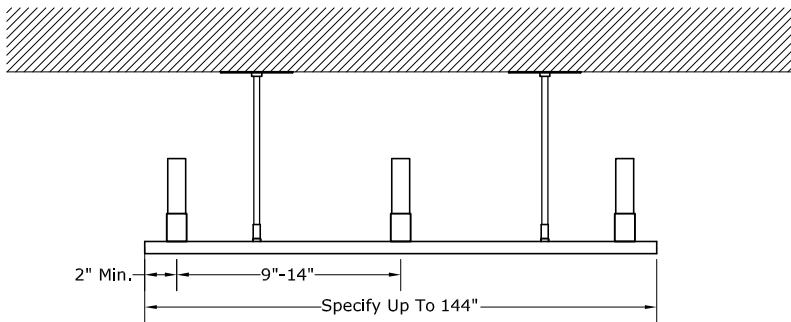

Front View
10" Stem (Specify Stem: 2", 6", 10", 16", or Custom Stem)

Side View

Isometric View

Reflected Ceiling Plan

Note:
MM01B Mounting Method Depicted.
See Mounting Methods For Other Options.

Front View
10" Stem (Specify Stem: 2", 6", 10", 16", or Custom Stem)
Quantity And Location Of Supports Depend On Length Of Fixture

Side View

Reflected Ceiling Plan

LP114

Linear Pendant - Rico Microlux

SCALE: 1" = 1'-0"

MODULIGHTOR
customized modern lighting
246 East 58th Street
New York, NY 10022
T (212) 371 0336 | F (212) 371 0335
modulightor.com