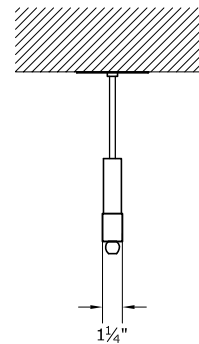

Front View
10" Stem (Specify Stem: 2", 6", 10", 16", or Custom Stem)

Side View

Isometric View

Reflected Ceiling Plan

Note:
MM01B Mounting Method Depicted.
See Mounting Methods For Other Options.

Front View
10" Stem (Specify Stem: 2", 6", 10", 16", or Custom Stem)
Quantity And Location Of Supports Depend On Length Of Fixture

Side View

Reflected Ceiling Plan

LP114

Linear Pendant - Rico Microlux

SCALE: 1" = 1'-0"

MODULIGHTOR
customized modern lighting
246 East 58th Street
New York, NY 10022
T (212) 371 0336 | F (212) 371 0335
modulightor.com