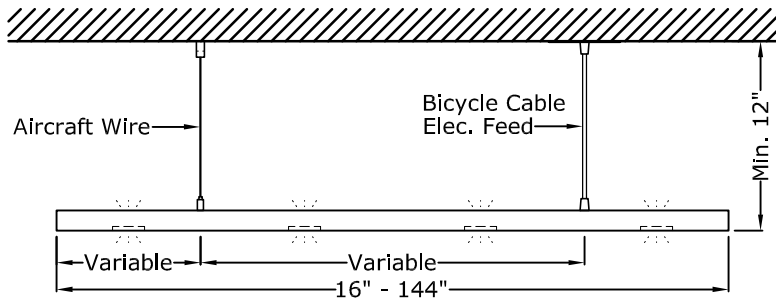

Front View

Reflected Ceiling Plan  
For Central Stem, Maximum Length of 42"  
MM01B Mounting Method Depicted.

Side View  
10" Drop Minimum,  
Greater Drop Preferred

Front View

Reflected Ceiling Plan  
Quantity and Location of Supports Depend on Length Of Fixture  
MM08A Mounting Method Depicted. Other Mounting Methods Are  
Available.

Side View  
10" Drop Minimum,  
Greater Drop Preferred

LP11

Linear Pendant - Minilux Up Down

SCALE: 1" = 1'-0"

**MODULIGHTOR**  
customized modern lighting  
246 East 58th Street  
New York, NY 10022  
T (212) 371 0336 | F (212) 371 0335  
modulightor.com