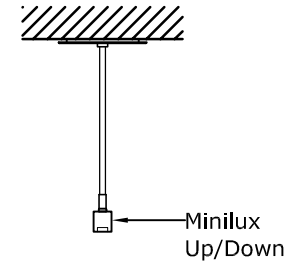

Front View

Reflected Ceiling Plan  
For Central Stem, Maximum Length of 42"  
MM01B Mounting Method Depicted.

Side View  
10" Drop Minimum,  
Greater Drop Preferred

Front View

Reflected Ceiling Plan  
Quantity and Location of Supports Depend on Length Of Fixture  
MM08A Mounting Method Depicted. Other Mounting Methods Are  
Available.

Side View  
10" Drop Minimum,  
Greater Drop Preferred

LP11

Linear Pendant - Minilux Up Down

SCALE: 1" = 1'-0"

**MODULIGHTOR**  
customized modern lighting  
246 East 58th Street  
New York, NY 10022  
T (212) 371 0336 | F (212) 371 0335  
modulightor.com