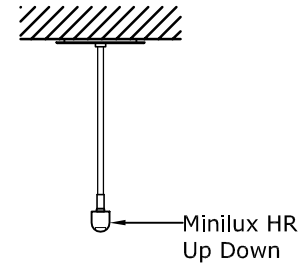

Front View

Reflected Ceiling Plan
For Central Stem, Maximum Length of 42"
MM01B Mounting Method Depicted.

Side View
10" Drop Minimum,
Greater Drop Preferred

Front View

Reflected Ceiling Plan
Quantity and Location of Supports Depend on Length Of Fixture
MM08A Mounting Method Depicted. Other Mounting Methods Are Available.

Side View
10" Drop Minimum,
Greater Drop Preferred

LP12

Linear Pendant - Minilux HR (Half Round) Up
Down

SCALE: 1" = 1'-0"

MODULIGHTOR
customized modern lighting
246 East 58th Street
New York, NY 10022
T (212) 371 0336 | F (212) 371 0335
modulightor.com