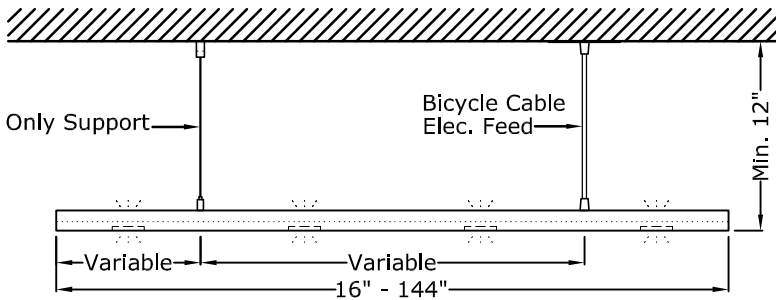

Front View

Reflected Ceiling Plan
For Central Stem, Maximum Length of 42"
MM01B Mounting Method Depicted.

Side View
10" Drop Minimum,
Greater Drop Preferred

Front View

Reflected Ceiling Plan
Quantity and Location of Supports Depend on Length Of Fixture
MM08A Mounting Method Depicted. Other Mounting Methods Are Available.

Side View
10" Drop Minimum,
Greater Drop Preferred

LP12

Linear Pendant - Minilux HR (Half Round) Up
Down

SCALE: 1" = 1'-0"

MODULIGHTOR
customized modern lighting
246 East 58th Street
New York, NY 10022
T (212) 371 0336 | F (212) 371 0335
modulightor.com