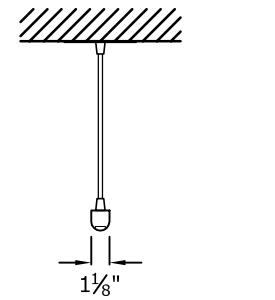

Front View

Reflected Ceiling Plan
For Central Stem, Maximum Length of 42"
MM01B Mounting Method Depicted.

Side View
10" Drop Minimum,
Greater Drop Preferred

Front View

Reflected Ceiling Plan
Quantity and Location of Supports Depend on Length Of Fixture
MM08A Mounting Method Depicted. Other Mounting Methods Are Available.

Side View
10" Drop Minimum,
Greater Drop Preferred

LP12

Linear Pendant - Minilux HR (Half Round) Up
Down

SCALE: 1" = 1'-0"

MODULIGHTOR
customized modern lighting
246 East 58th Street
New York, NY 10022
T (212) 371 0336 | F (212) 371 0335
modulightor.com