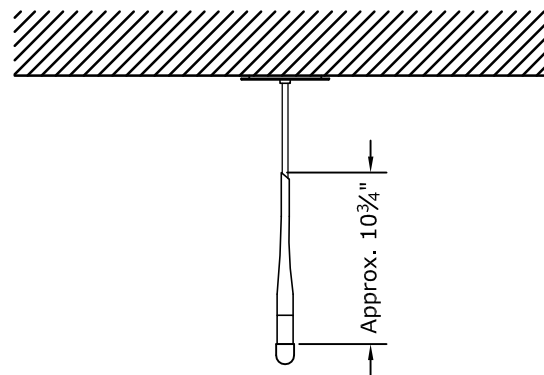

Front View

16" Stem (Specify Stem: 16" or Custom Stem for Greater Drops)

Reflected Ceiling Plan

Side View

Front View

16" Stem (Specify Stem: 16" or Custom Stem for Greater Drops)
Quantity And Location Of Supports Depend On Length Of Fixture

Reflected Ceiling Plan

Side View

Note:
MM01B Mounting Method Depicted.
Other Mounting Methods Are Available.

LP143

Linear Pendant - Flammina Mimirux HR

SCALE: 1" = 1'-0"

MODULIGHTOR

customized modern lighting
246 East 58th Street
New York, NY 10022
T (212) 371 0336 | F (212) 371 0335
modulightor.com