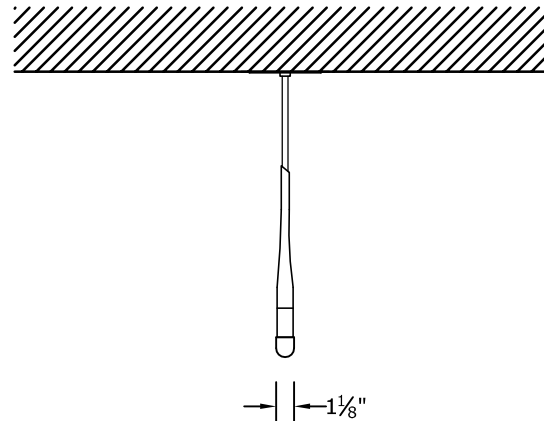

Front View

16" Stem (Specify Stem: 16" or Custom Stem for Greater Drops)

Reflected Ceiling Plan

Side View

Front View

16" Stem (Specify Stem: 16" or Custom Stem for Greater Drops)
Quantity And Location Of Supports Depend On Length Of Fixture

Reflected Ceiling Plan

Side View

Note:
MM01B Mounting Method Depicted.
Other Mounting Methods Are Available.

LP143

Linear Pendant - Flammina Mimirux HR

SCALE: 1" = 1'-0"

MODULIGHTOR

customized modern lighting
246 East 58th Street
New York, NY 10022
T (212) 371 0336 | F (212) 371 0335
modulightor.com