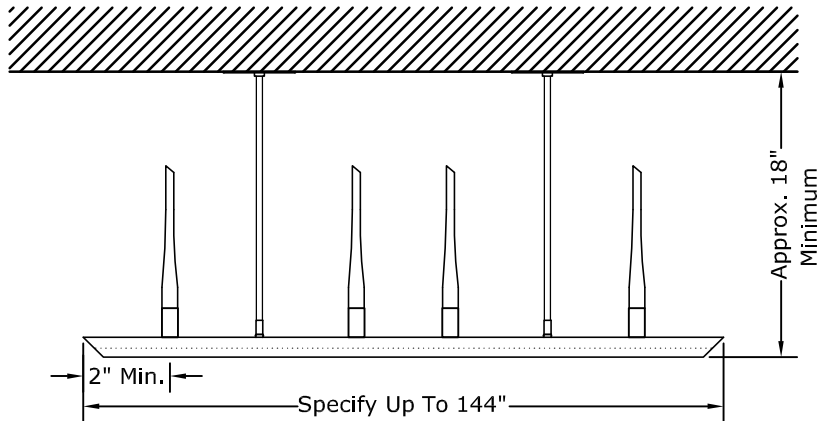

Front View

16" Stem (Specify Stem: 16" or Custom Stem for Greater Drops)

Reflected Ceiling Plan

Side View

Front View

16" Stem (Specify Stem: 16" or Custom Stem for Greater Drops)
Quantity And Location Of Supports Depend On Length Of Fixture

Reflected Ceiling Plan

Side View

Note:
MM01B Mounting Method Depicted.
Other Mounting Methods Are Available.

LP143

Linear Pendant - Flammina Mimirux HR

SCALE: 1" = 1'-0"

MODULIGHTOR

customized modern lighting
246 East 58th Street
New York, NY 10022
T (212) 371 0336 | F (212) 371 0335
modulightor.com