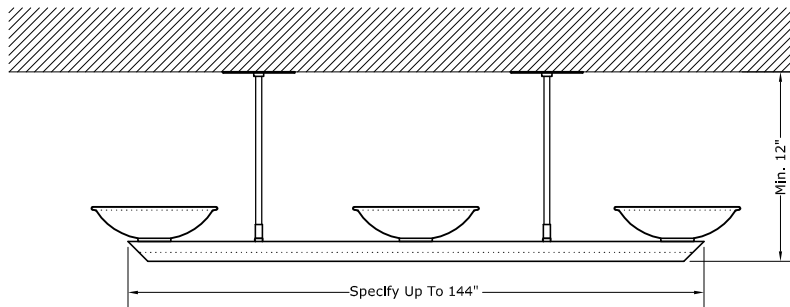

Front View

10" Stem (Specify Stem: 10", 16", or Custom Stem)

Reflected Ceiling Plan

Side View

Front View

10" Stem (Specify Stem: 10", 16", or Custom Stem)  
Quantity And Location Of Supports Depend On Length Of Fixture

Reflected Ceiling Plan

Side View

Note:  
MM01B Mounting Method Depicted.  
Other Mounting Methods Are Available.

LP147

Linear Pendant - Lula Minitlux HR (Half Round)

SCALE: 1" = 1'-0"

**MODULIGHTOR**  
customized modern lighting  
246 East 58th Street  
New York, NY 10022  
T (212) 371 0336 | F (212) 371 0335  
modulightor.com