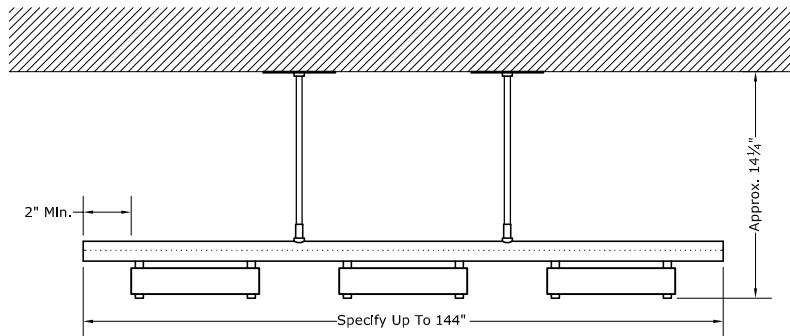

Front View

10" Stem (Specify Stem: 2", 6", 10", 16", or Custom Stem)

Side View

Reflected Ceiling Plan

Front View

10" Stem (Specify Stem: 2", 6", 10", 16", or Custom Stem)  
Quantity And Location Of Supports Depend On Length Of Fixture

Side View

Reflected Ceiling Plan

Note:  
MM01B Mounting Method Depicted.  
See Mounting Methods For Other Options.

LP153

Linear Pendant - Patera Minilux HR (Half Round)

SCALE: 1" = 1'-0"

**MODULIGHTOR**  
customized modern lighting  
246 East 58th Street  
New York, NY 10022  
T (212) 371 0336 | F (212) 371 0335  
modulightor.com