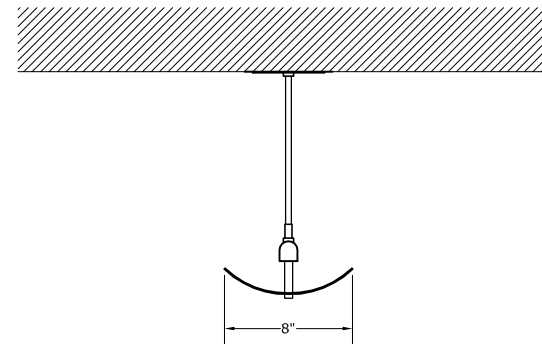

Front View

10" Stem (Specify Stem: 2", 6", 10", 16", or Custom Stem)

Side View

Reflected Ceiling Plan

Front View

10" Stem (Specify Stem: 2", 6", 10", 16", or Custom Stem)  
Quantity And Location Of Supports Depend On Length Of Fixture

Side View

Reflected Ceiling Plan

Note:  
MM01B Mounting Method Depicted.  
See Mounting Methods For Other Options.

LP153

Linear Pendant - Patera Minilux HR (Half Round)

SCALE: 1" = 1'-0"

**MODULIGHTOR**  
customized modern lighting  
246 East 58th Street  
New York, NY 10022  
T (212) 371 0336 | F (212) 371 0335  
modulightor.com