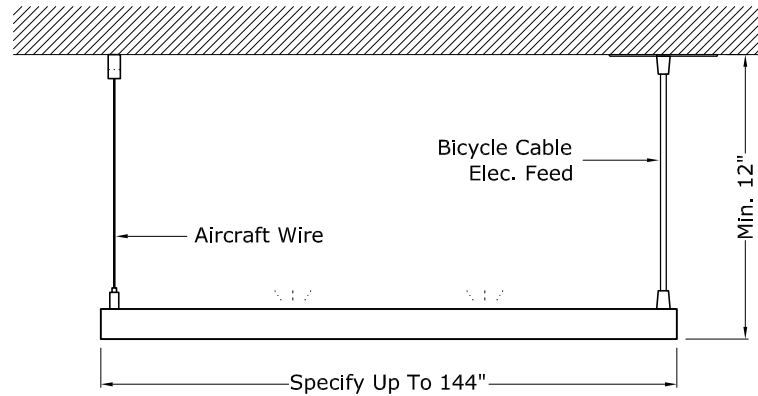

Front View

12" Drop Minimum,  
Greater Drop Preferred

Side View

Reflected Ceiling Plan

Quantity and Location of Supports  
Depend on Lengths Of Sides

Note:  
MM08A Mounting Method Depicted.  
See Mounting Methods For Other Options.

LP21  
Linear Pendant - Minitlux L

SCALE: 1/2" = 1'-0"

**MODULIGHTOR**  
customized modern lighting  
246 East 58th Street  
New York, NY 10022  
T (212) 371 0336 | F (212) 371 0335  
modulightor.com