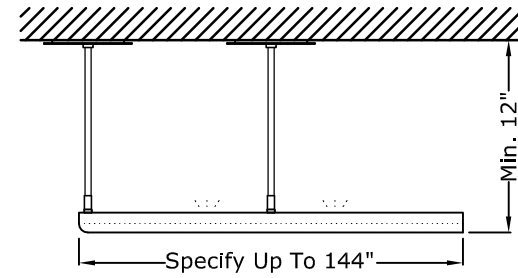

Front View

Side View

12" Drop Minimum,
Greater Drop Preferred

Reflected Ceiling Plan

Quantity and Location of Supports
Depend on Lengths Of Sides

Note:
MM01B Mounting Method Depicted.
Other Mounting Methods Are Available.

LP22
Linear Pendant - Minilux HR (Half Round) L
Uplight
SCALE: 1" = 1'-0"

MODULIGHTOR
customized modern lighting
246 East 58th Street
New York, NY 10022
T (212) 371 0336 | F (212) 371 0335
modulightor.com