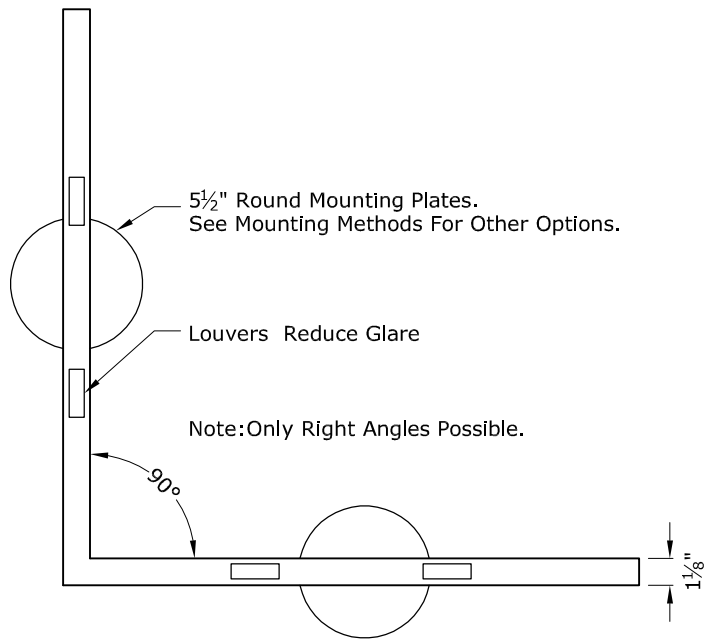

Front View

Side View

12" Drop Minimum, Greater Drop Preferred.
Specify Standard Stem Length 10", 16" Or Custom Stem Length.

Bottom View

Note:
MM01B Mounting Method Depicted.
See Mounting Methods For Other Options.

LP31

Linear Pendant - Minilux L Up Down

SCALE: 1/2" = 1'-0"

MODULIGHTOR
customized modern lighting
246 East 58th Street
New York, NY 10022
T (212) 371 0336 | F (212) 371 0335
modulightor.com