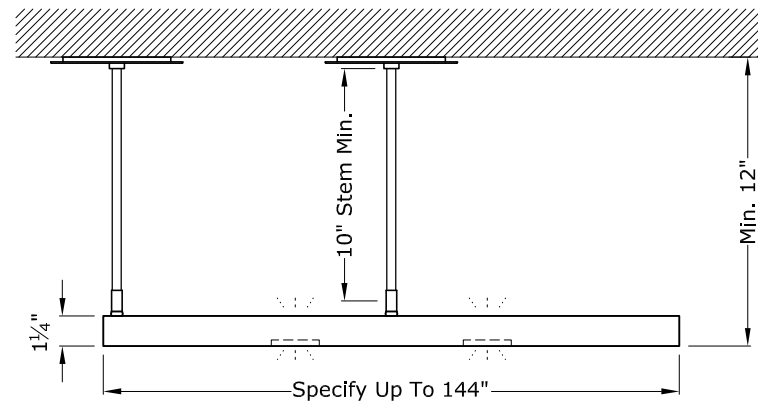

Front View

Side View

12" Drop Minimum, Greater Drop Preferred.
Specify Standard Stem Length 10", 16" Or Custom Stem Length.

Bottom View

Note:
MM01B Mounting Method Depicted.
See Mounting Methods For Other Options.

LP31

Linear Pendant - Minilux L Up Down

SCALE: 1/2" = 1'-0"

MODULIGHTOR
customized modern lighting
246 East 58th Street
New York, NY 10022
T (212) 371 0336 | F (212) 371 0335
modulightor.com