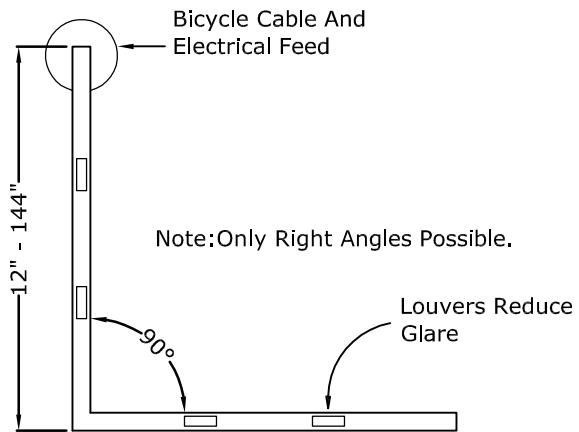

Front View

Side View

12" Drop Minimum,  
Greater Drop Preferred

Reflected Ceiling Plan

Quantity and Location of Supports  
Depend on Lengths Of Sides

Note:  
MM01B Mounting Method Depicted.  
Other Mounting Methods Are Available.

**LP32**  
Linear Pendant - Minilux HR (Half Round) L  
Up Down  
SCALE: 1/2" = 1'-0"

**MODULIGHTOR**  
customized modern lighting  
246 East 58th Street  
New York, NY 10022  
T (212) 371 0336 | F (212) 371 0335  
modulightor.com