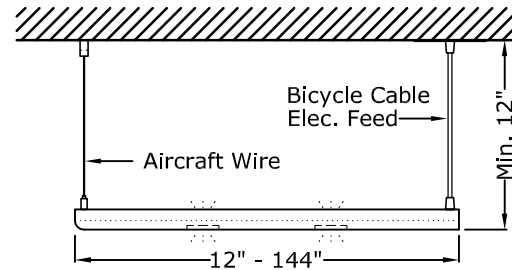

Front View

Side View

12" Drop Minimum,  
Greater Drop Preferred

Reflected Ceiling Plan

Quantity and Location of Supports  
Depend on Lengths Of Sides

Note:  
MM01B Mounting Method Depicted.  
Other Mounting Methods Are Available.

**LP32**  
Linear Pendant - Minilux HR (Half Round) L  
Up Down  
SCALE: 1/2" = 1'-0"

**MODULIGHTOR**  
customized modern lighting  
246 East 58th Street  
New York, NY 10022  
T (212) 371 0336 | F (212) 371 0335  
modulightor.com