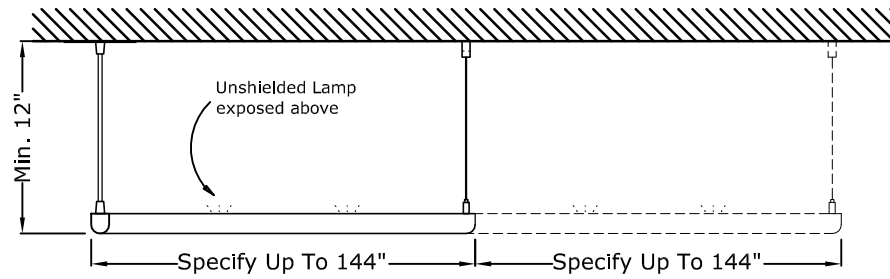

Note: Only Right Angles Possible.

Front View

12" Drop Minimum,
Greater Drop Preferred

Aircraft Wire Hanging
Supports at Ends/Corners

Quantity and Location of Supports
Depend on Lengths Of Sides

Only One Vertical Support / Stem
Location For Electrical Feed Needed

LP42

Linear Pendant - Minilux HR (Half Round) Z

Uplight

SCALE: 1/2" = 1'-0" / 3" = 1'-0" / 1" = 1'-0"