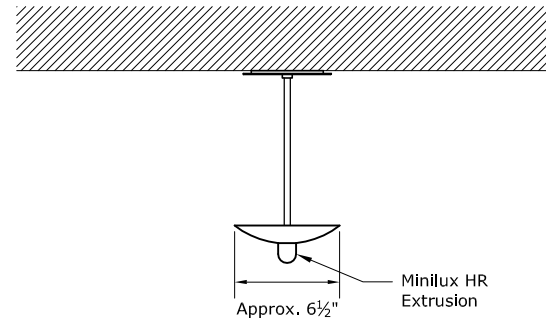

Front View

10" Stem (Specify Stem: 10", 16", or Custom Stem)

Side View

Reflected Ceiling Plan

Isometric View

Front View

10" Stem (Specify Stem: 10", 16", or Custom Stem)
Quantity And Location Of Supports Depend On Length Of Fixture

Side View

Reflected Ceiling Plan

Isometric View

LP97

Linear Pendant - Coupola Minilux HR (Half Round)

SCALE: 1" = 1'-0" / 3/4" = 1'-0"

MODULIGHTOR
customized modern lighting
246 East 58th Street
New York, NY 10022
T (212) 371 0336 | F (212) 371 0335
modulightor.com