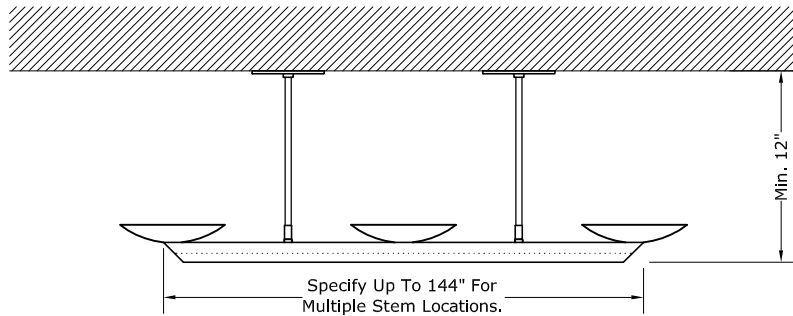

Front View

10" Stem (Specify Stem: 10", 16", or Custom Stem)

Side View

Reflected Ceiling Plan

Isometric View

Front View

10" Stem (Specify Stem: 10", 16", or Custom Stem)
Quantity And Location Of Supports Depend On Length Of Fixture

Side View

Reflected Ceiling Plan

Isometric View

LP97

Linear Pendant - Coupola Minilux HR (Half Round)

SCALE: 1" = 1'-0" / 3/4" = 1'-0"

MODULIGHTOR
customized modern lighting
246 East 58th Street
New York, NY 10022
T (212) 371 0336 | F (212) 371 0335
modulightor.com