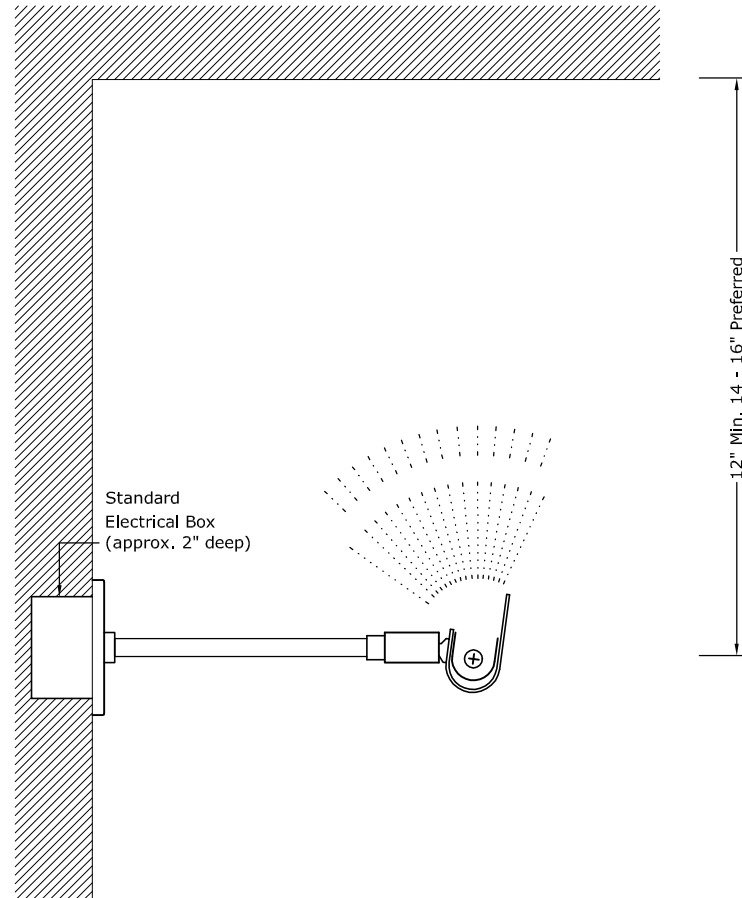

6" Stem Minimum Projection Recommended

(Specify Stem 6", 10", 16" or Custom Stem w/ Length Between 6"- 16")

Specify Length Of Fixture Up To 144".
Number And Location of Stems
Depend On Length of Fixture.

See (MM-00) Extrusion and
Stem Locations Key.

12" Min. 14 - 16" Preferred

Note:
MM01B Mounting Method Depicted.
See Mounting Methods For Other Options.

LS03

Linear Sconce - Minilux HRL (Half Round Lip)

SCALE: 3" = 1'-0"