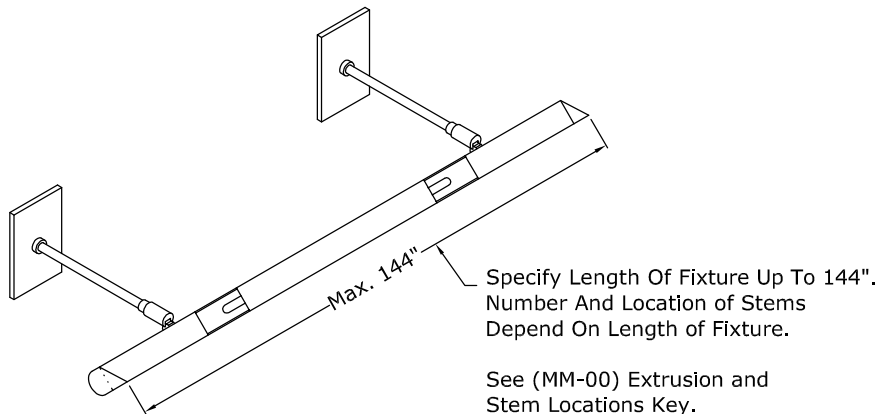

6" Stem Minimum Projection Recommended

(Specify Stem 6", 10", 16" or Custom Stem w/ Length Between 6"- 16")

Specify Length Of Fixture Up To 144".
Number And Location of Stems
Depend On Length of Fixture.

See (MM-00) Extrusion and
Stem Locations Key.

12" Min. 14 - 16" Preferred

Note:
MM01B Mounting Method Depicted.
See Mounting Methods For Other Options.

LS03

Linear Sconce - Minilux HRL (Half Round Lip)

SCALE: 3" = 1'-0"