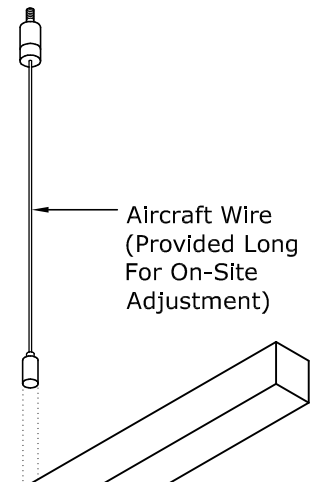

Electrical Box
 Cross Bar With Ground
 Screw
 Plate
 Slip Ring
 Stem

Axonometric View

Aircraft Wire
 (Provided Long
 For On-Site
 Adjustment)

Aircraft Wire Detail

Assembled Fixture

MM08B

Assembly For Aircraft Wire And Stem