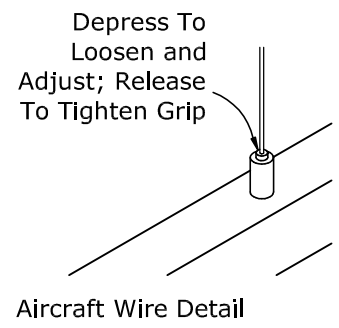

Electrical Box
 Cross Bar With Ground
 Screw
 Plate
 Slip Ring
 Stem

Axonometric View

Aircraft Wire
 (Provided Long
 For On-Site
 Adjustment)

Aircraft Wire Detail

Assembled Fixture

MM08B

Assembly For Aircraft Wire And Stem