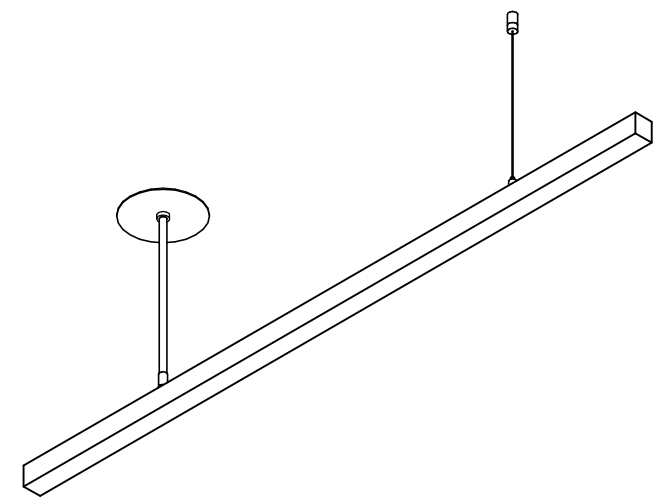

Electrical Box
 Cross Bar With Ground
 Screw
 Plate
 Slip Ring
 Stem

Axonometric View

Aircraft Wire
 (Provided Long
 For On-Site
 Adjustment)

Aircraft Wire Detail

Assembled Fixture

MM08B

Assembly For Aircraft Wire And Stem