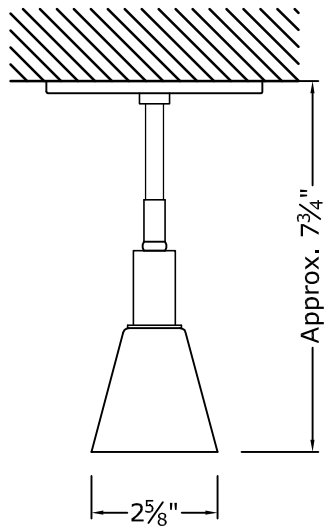

2" Stem Drop

6" Stem Drop

10" Stem Drop

Custom Stem Drop

Axonometric View

Canopy Options:

4 1/2" Square

Rectangular

4 1/2" Round

PT105  
Pendant - Lucci

SCALE: 3" = 1'-0"

**MODULIGHTOR**  
 customized modern lighting  
 246 East 58th Street  
 New York, NY 10022  
 T (212) 371 0336 | F (212) 371 0335  
 modulightor.com