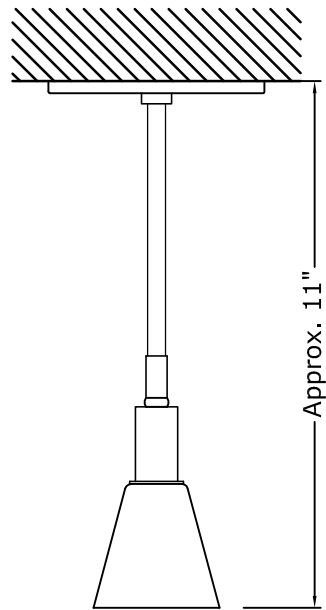

2" Stem Drop

6" Stem Drop

10" Stem Drop

Custom Stem Drop

Axonometric View

Canopy Options:

4 1/2" Square

Rectangular

4 1/2" Round

PT105  
Pendant - Lucci

SCALE: 3" = 1'-0"

**MODULIGHTOR**  
 customized modern lighting  
 246 East 58th Street  
 New York, NY 10022  
 T (212) 371 0336 | F (212) 371 0335  
 modulightor.com