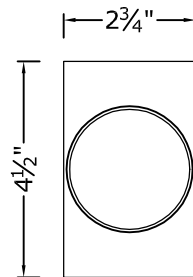

2" Stem Drop

6" Stem Drop

10" Stem Drop

Custom Stem Drop

Axonometric View

Canopy Options:

4 1/2" Square

Rectangular

4 1/2" Round

PT105  
Pendant - Lucci

SCALE: 3" = 1'-0"

**MODULIGHTOR**  
 customized modern lighting  
 246 East 58th Street  
 New York, NY 10022  
 T (212) 371 0336 | F (212) 371 0335  
 modulightor.com