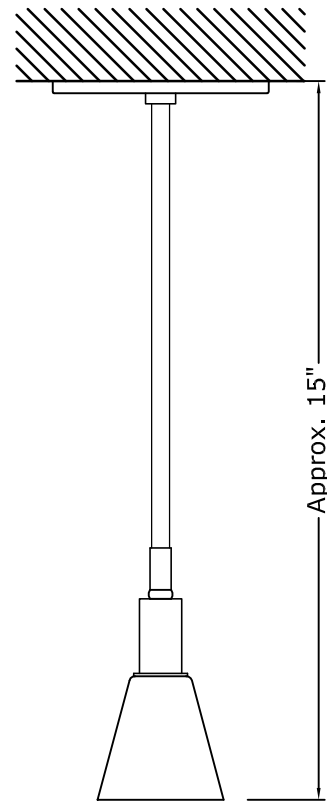

2" Stem Drop

6" Stem Drop

10" Stem Drop

Custom Stem Drop

Axonometric View

Canopy Options:

4 1/2" Square

Rectangular

4 1/2" Round

PT105  
Pendant - Lucci

SCALE: 3" = 1'-0"

**MODULIGHTOR**  
 customized modern lighting  
 246 East 58th Street  
 New York, NY 10022  
 T (212) 371 0336 | F (212) 371 0335  
 modulightor.com