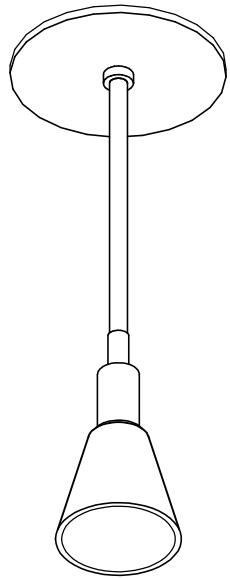

2" Stem Drop

6" Stem Drop

10" Stem Drop

Custom Stem Drop

Axonometric View

Canopy Options:

4 1/2" Square

Rectangular

4 1/2" Round

PT105  
Pendant - Lucci

SCALE: 3" = 1'-0"

**MODULIGHTOR**  
 customized modern lighting  
 246 East 58th Street  
 New York, NY 10022  
 T (212) 371 0336 | F (212) 371 0335  
 modulightor.com