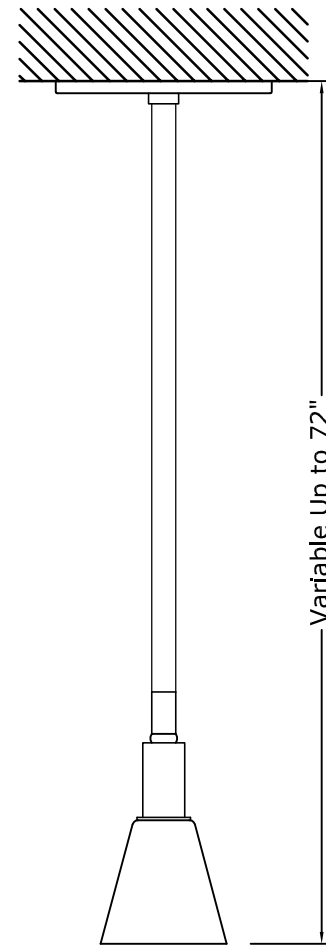

2" Stem Drop

6" Stem Drop

10" Stem Drop

Custom Stem Drop

Axonometric View

Canopy Options:

4 1/2" Square

Rectangular

4 1/2" Round

PT105  
Pendant - Lucci

SCALE: 3" = 1'-0"

**MODULIGHTOR**  
 customized modern lighting  
 246 East 58th Street  
 New York, NY 10022  
 T (212) 371 0336 | F (212) 371 0335  
 modulightor.com