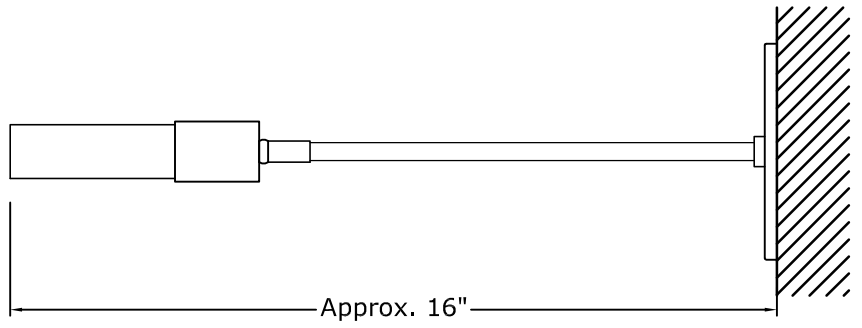

2" Stem Drop

6" Stem Drop

10" Stem Drop

Custom Stem Drop

Axonometric View

Canopy Options:

4 1/2" Square

Rectangular

4 1/2" Round

MODULIGHTOR

customized modern lighting
246 East 58th Street
New York, NY 10022
T (212) 371 0336 | F (212) 371 0335
modulightor.com

PT111
Pendant - Rico

SCALE: 3" = 1'-0"