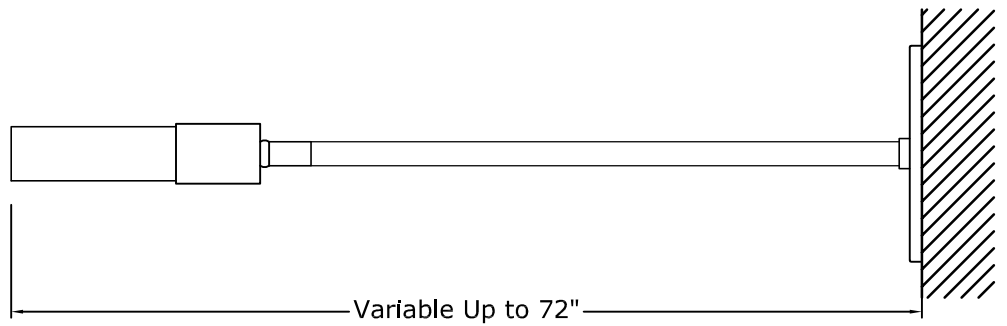

2" Stem Drop

6" Stem Drop

10" Stem Drop

Custom Stem Drop

Axonometric View

Canopy Options:

4 1/2" Square

Rectangular

4 1/2" Round

MODULIGHTOR

customized modern lighting
246 East 58th Street
New York, NY 10022
T (212) 371 0336 | F (212) 371 0335
modulightor.com

PT111
Pendant - Rico

SCALE: 3" = 1'-0"