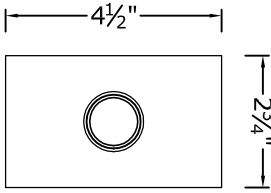

2" Stem Drop

6" Stem Drop

10" Stem Drop

Custom Stem Drop

Axonometric View

Canopy Options:

4 1/2" Square

Rectangular

4 1/2" Round

MODULIGHTOR

customized modern lighting
246 East 58th Street
New York, NY 10022
T (212) 371 0336 | F (212) 371 0335
modulightor.com

PT111
Pendant - Rico

SCALE: 3" = 1'-0"