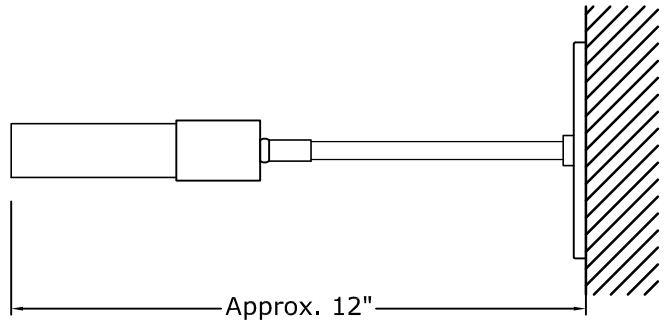

2" Stem Drop

6" Stem Drop

10" Stem Drop

Custom Stem Drop

Axonometric View

Canopy Options:

4 1/2" Square

Rectangular