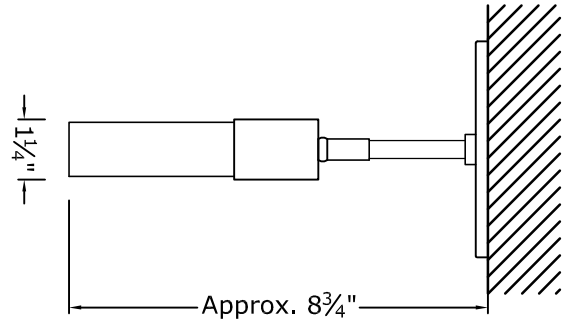

2" Stem Drop

6" Stem Drop

10" Stem Drop

Custom Stem Drop

Axonometric View

Canopy Options:

4 1/2" Square

Rectangular

4 1/2" Round

MODULIGHTOR

customized modern lighting
246 East 58th Street
New York, NY 10022
T (212) 371 0336 | F (212) 371 0335
modulightor.com

PT111
Pendant - Rico

SCALE: 3" = 1'-0"