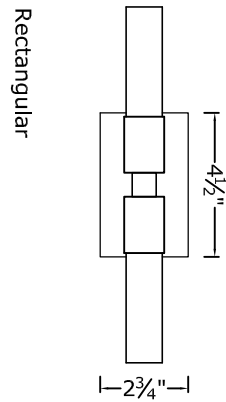

Canopy Options:

MODULIGHTOR

customized modern lighting
246 East 58th Street
New York, NY 10022
T (212) 371 0336 | F (212) 371 0335
modulightor.com

PT112

Pendant - Rico 2 "Artemis"

SCALE: 2" = 1'-0"