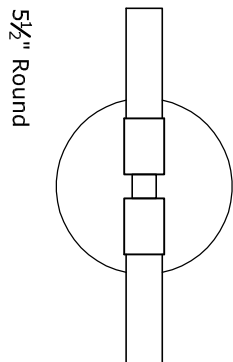

Canopy Options:

MODULIGHTOR

customized modern lighting
246 East 58th Street
New York, NY 10022
T (212) 371 0336 | F (212) 371 0335
modulightor.com

PT112

Pendant - Rico 2 "Artemis"

SCALE: 2" = 1'-0"