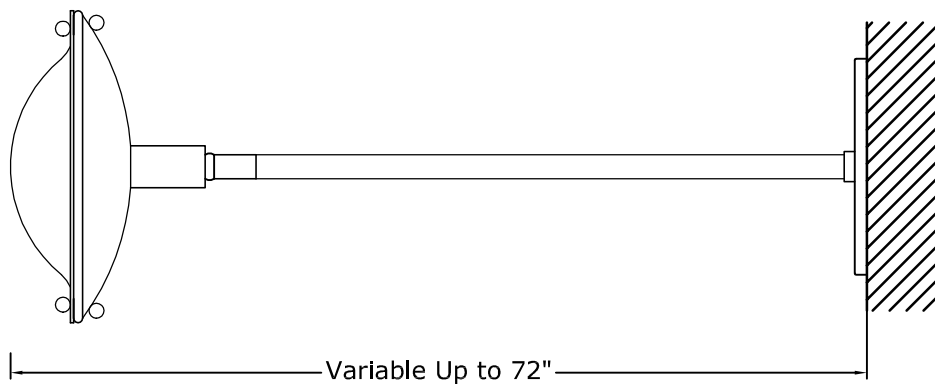

Axonomic View

Reflected Ceiling Plan

2" Stem Drop

6" Stem Drop

10" Stem Drop

Custom Stem Drop

MODULIGHTOR

customized modern lighting
246 East 58th Street
New York, NY 10022
T (212) 371 0336 | F (212) 371 0335
modulightor.com

PT128

Pendant - Ashkar Astral

SCALE: 3" = 1'-0"