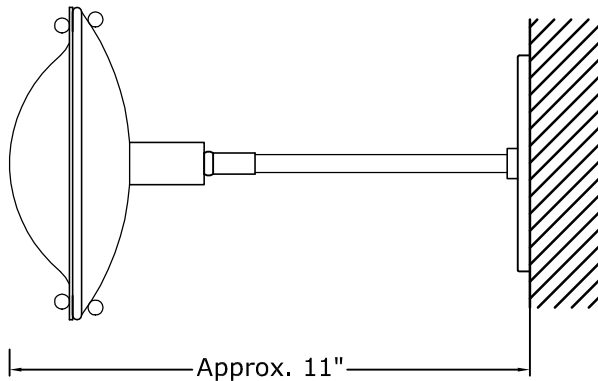

Axonomic View

Reflected Ceiling Plan

2" Stem Drop

6" Stem Drop

10" Stem Drop

Custom Stem Drop

MODULIGHTOR

customized modern lighting
246 East 58th Street
New York, NY 10022
T (212) 371 0336 | F (212) 371 0335
modulightor.com

PT128

Pendant - Ashkar Astral

SCALE: 3" = 1'-0"