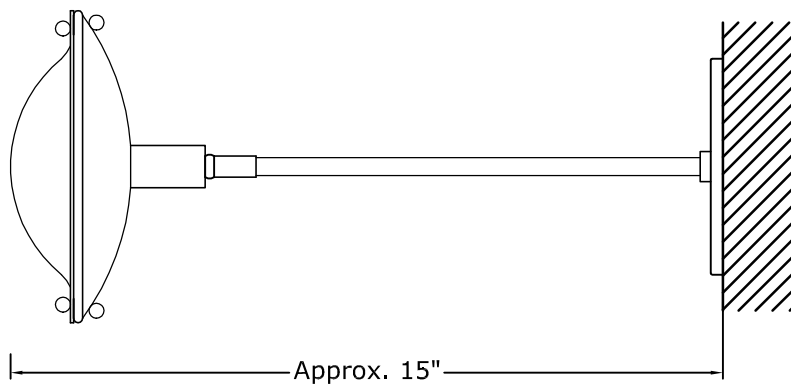

Axonomic View

Reflected Ceiling Plan

2" Stem Drop

6" Stem Drop

10" Stem Drop

Custom Stem Drop

MODULIGHTOR

customized modern lighting
246 East 58th Street
New York, NY 10022
T (212) 371 0336 | F (212) 371 0335
modulightor.com

PT128

Pendant - Ashkar Astral

SCALE: 3" = 1'-0"