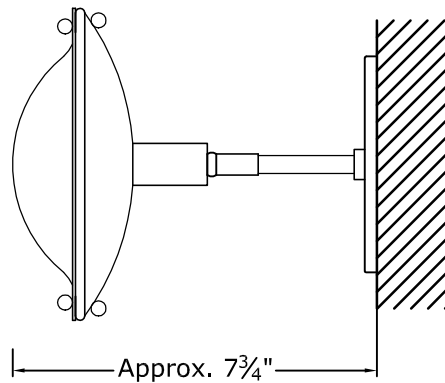

Axonomic View

Reflected Ceiling Plan

2" Stem Drop

6" Stem Drop

10" Stem Drop

Custom Stem Drop

MODULIGHTOR

customized modern lighting
246 East 58th Street
New York, NY 10022
T (212) 371 0336 | F (212) 371 0335
modulightor.com

PT128

Pendant - Ashkar Astral

SCALE: 3" = 1'-0"