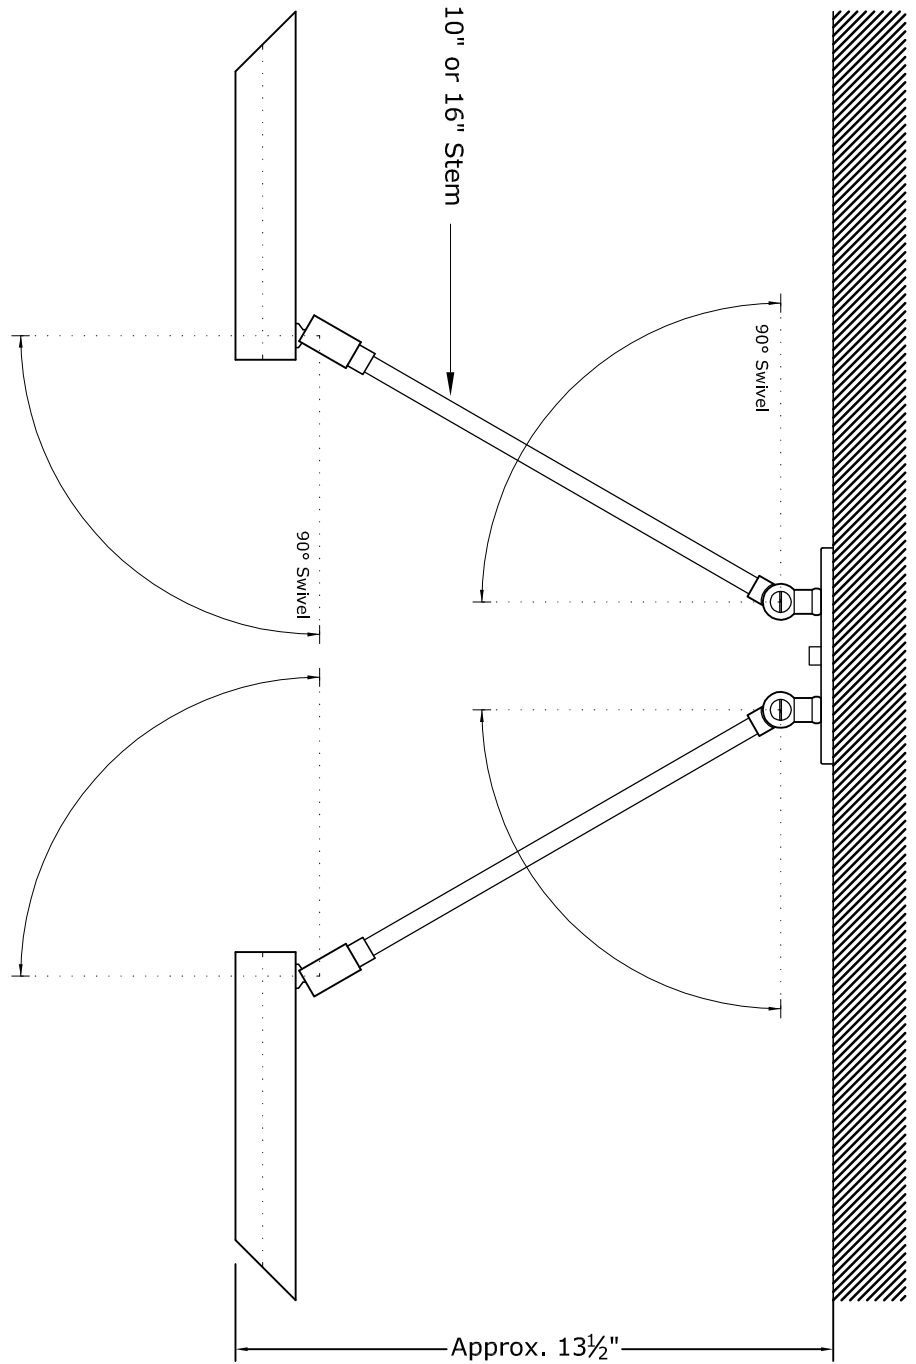

Side View (10" Stem Shown)

Isometric View

Reflected Ceiling Plan

**MODULIGHTOR**

customized modern lighting  
246 East 58th Street  
New York, NY 10022  
T (212) 371 0336 | F (212) 371 0335  
modulightor.com

PT22

Pendant - Minilux HR (Half Round) "Lumino"

SCALE: 3" = 1'-0" / 1" = 1'-0"