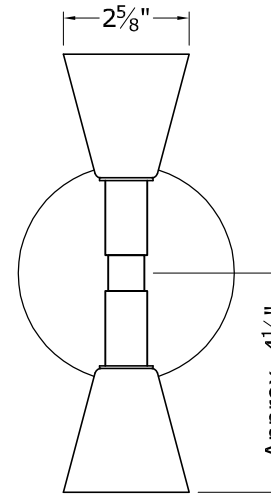

2" Stem

Note:
MM01B Mounting Method Depicted.
See Mounting Methods For Other Options.

Isometric View

Mounting Plate Options:

4 1/2" Square

Vertical Rectangular

Horizontal Rectangular

4 1/2" Round

SC106

Sconce - Lucci B

SCALE: 3" = 1'-0"

MODULIGHTOR
customized modern lighting
246 East 58th Street
New York, NY 10022
T (212) 371 0336 | F (212) 371 0335
modulightor.com