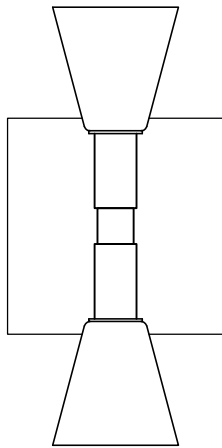

2" Stem

Note:
MM01B Mounting Method Depicted.
See Mounting Methods For Other Options.

Isometric View

Mounting Plate Options:

4 1/2" Square

Vertical Rectangular

Horizontal Rectangular

4 1/2" Round

SC106

Sconce - Lucci B

SCALE: 3" = 1'-0"

MODULIGHTOR
customized modern lighting
246 East 58th Street
New York, NY 10022
T (212) 371 0336 | F (212) 371 0335
modulightor.com