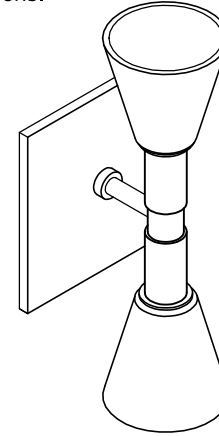

2" Stem

Note:
MM01B Mounting Method Depicted.
See Mounting Methods For Other Options.

Isometric View

Mounting Plate Options:

4 1/2" Square

Vertical Rectangular

Horizontal Rectangular

4 1/2" Round

SC106

Sconce - Lucci B

SCALE: 3" = 1'-0"

MODULIGHTOR
customized modern lighting
246 East 58th Street
New York, NY 10022
T (212) 371 0336 | F (212) 371 0335
modulightor.com