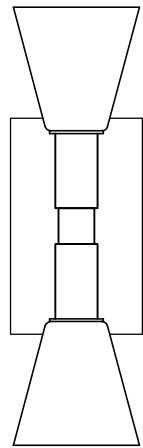

2" Stem

Note:
MM01B Mounting Method Depicted.
See Mounting Methods For Other Options.

Isometric View

Mounting Plate Options:

4 1/2" Square

Vertical Rectangular

Horizontal Rectangular

4 1/2" Round

SC106

Sconce - Lucci B

SCALE: 3" = 1'-0"

MODULIGHTOR
customized modern lighting
246 East 58th Street
New York, NY 10022
T (212) 371 0336 | F (212) 371 0335
modulightor.com