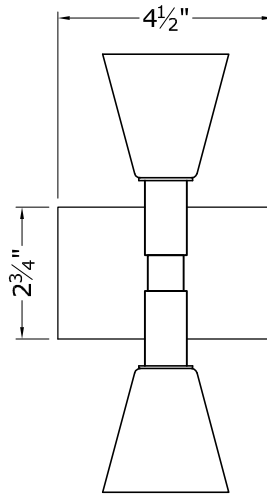

2" Stem

Note:
MM01B Mounting Method Depicted.
See Mounting Methods For Other Options.

Isometric View

Mounting Plate Options:

4 1/2" Square

Vertical Rectangular

Horizontal Rectangular

4 1/2" Round

SC106

Sconce - Lucci B

SCALE: 3" = 1'-0"

MODULIGHTOR
customized modern lighting
246 East 58th Street
New York, NY 10022
T (212) 371 0336 | F (212) 371 0335
modulightor.com