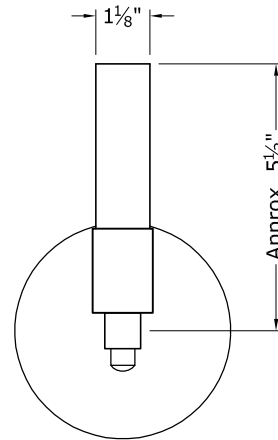

2" Stem

6" Stem

Note:
MM01B Mounting Method Depicted.
See Mounting Methods For Other Options.

Isometric View

Mounting Plate Options:

4 1/2" Square

Vertical Rectangular

Horizontal Rectangular

4 1/2" Round

SC111
Sconce - Rico A

SCALE: 3" = 1'-0"

MODULIGHTOR
customized modern lighting
246 East 58th Street
New York, NY 10022
T (212) 371 0336 | F (212) 371 0335
modulightor.com