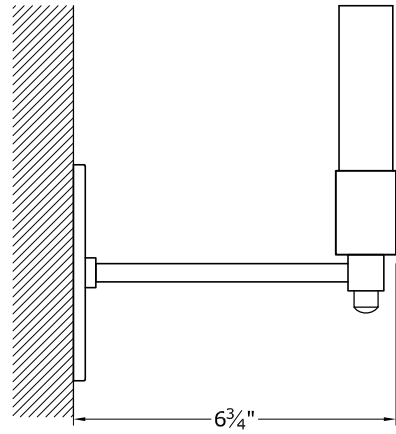

2" Stem

6" Stem

Note:
MM01B Mounting Method Depicted.
See Mounting Methods For Other Options.

Isometric View

Mounting Plate Options:

4 1/2" Square

Vertical Rectangular

Horizontal Rectangular

4 1/2" Round

SC111
Sconce - Rico A

SCALE: 3" = 1'-0"

MODULIGHTOR
customized modern lighting
246 East 58th Street
New York, NY 10022
T (212) 371 0336 | F (212) 371 0335
modulightor.com