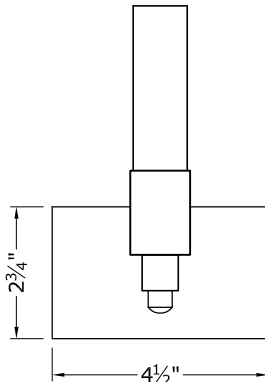

2" Stem

6" Stem

Note:
MM01B Mounting Method Depicted.
See Mounting Methods For Other Options.

Isometric View

Mounting Plate Options:

4 1/2" Square

Vertical Rectangular

Horizontal Rectangular

4 1/2" Round

SC111
Sconce - Rico A

SCALE: 3" = 1'-0"

MODULIGHTOR
customized modern lighting
246 East 58th Street
New York, NY 10022
T (212) 371 0336 | F (212) 371 0335
modulightor.com