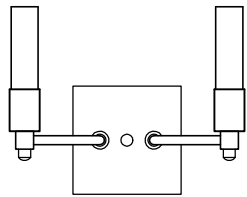

Side View

Plan View

Isometric View

Mounting Plate Options:

4 1/2" Square
(Central Mounting Cap)

5 1/2" Round
(Central Mounting Cap)

4 1/2" x 2 3/4" Rectangular
(Screws On Side)

Notes:
MM01A and MM01C Mounting Method Depicted.
Electrical Box Must Be Specified Upon Order.

SC113
Sconce - Rico C

SCALE: 3" = 1'-0" / 1 1/2" = 1'-0"

MODULIGHTOR
customized modern lighting
246 East 58th Street
New York, NY 10022
T (212) 371 0336 | F (212) 371 0335
modulightor.com