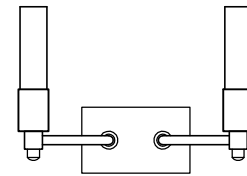

Side View

Plan View

Isometric View

Mounting Plate Options:

4 1/2" Square
(Central Mounting Cap)

5 1/2" Round
(Central Mounting Cap)

4 1/2" x 2 3/4" Rectangular
(Screws On Side)

Notes:
MM01A and MM01C Mounting Method Depicted.
Electrical Box Must Be Specified Upon Order.

SC113
Sconce - Rico C

SCALE: 3" = 1'-0" / 1 1/2" = 1'-0"

MODULIGHTOR
customized modern lighting
246 East 58th Street
New York, NY 10022
T (212) 371 0336 | F (212) 371 0335
modulightor.com