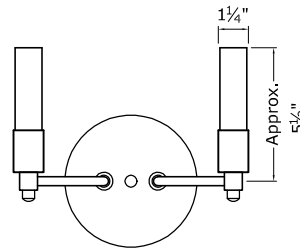

Side View

Plan View

Isometric View

Mounting Plate Options:

4 1/2" Square
(Central Mounting Cap)

5 1/2" Round
(Central Mounting Cap)

4 1/2" x 2 3/4" Rectangular
(Screws On Side)

Notes:
MM01A and MM01C Mounting Method Depicted.
Electrical Box Must Be Specified Upon Order.

SC113
Sconce - Rico C

SCALE: 3" = 1'-0" / 1 1/2" = 1'-0"

MODULIGHTOR
customized modern lighting
246 East 58th Street
New York, NY 10022
T (212) 371 0336 | F (212) 371 0335
modulightor.com