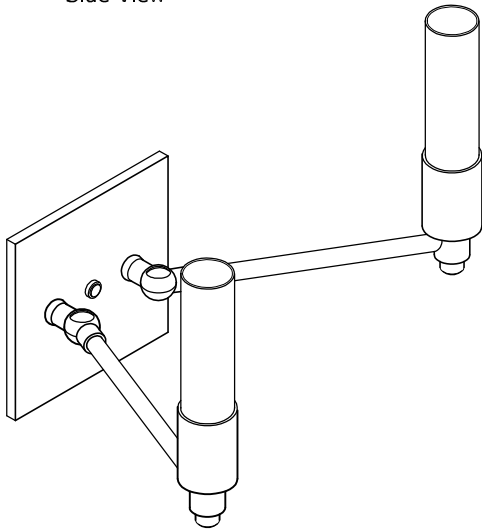

Side View

Plan View

Isometric View

Mounting Plate Options:

4 1/2" Square
(Central Mounting Cap)

5 1/2" Round
(Central Mounting Cap)

4 1/2" x 2 3/4" Rectangular
(Screws On Side)

Notes:
MM01A and MM01C Mounting Method Depicted.
Electrical Box Must Be Specified Upon Order.

SC113
Sconce - Rico C

SCALE: 3" = 1'-0" / 1 1/2" = 1'-0"

MODULIGHTOR
customized modern lighting
246 East 58th Street
New York, NY 10022
T (212) 371 0336 | F (212) 371 0335
modulightor.com