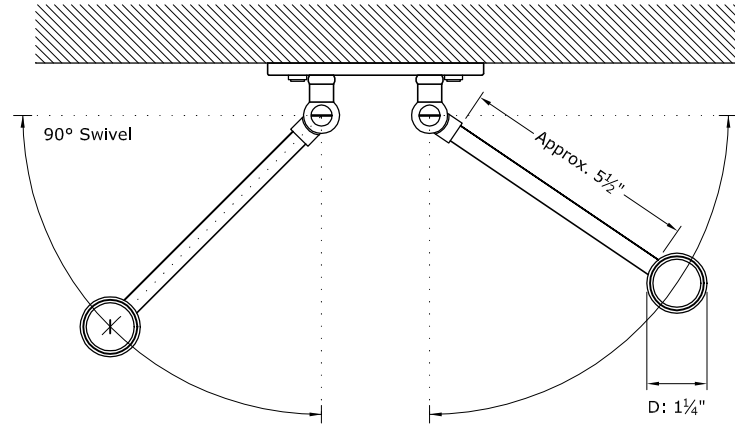

Side View

Plan View

Isometric View

Mounting Plate Options:

4 1/2" Square
(Central Mounting Cap)

5 1/2" Round
(Central Mounting Cap)

4 1/2" x 2 3/4" Rectangular
(Screws On Side)

Notes:
MM01A and MM01C Mounting Method Depicted.
Electrical Box Must Be Specified Upon Order.

SC113
Sconce - Rico C

SCALE: 3" = 1'-0" / 1 1/2" = 1'-0"

MODULIGHTOR
customized modern lighting
246 East 58th Street
New York, NY 10022
T (212) 371 0336 | F (212) 371 0335
modulightor.com