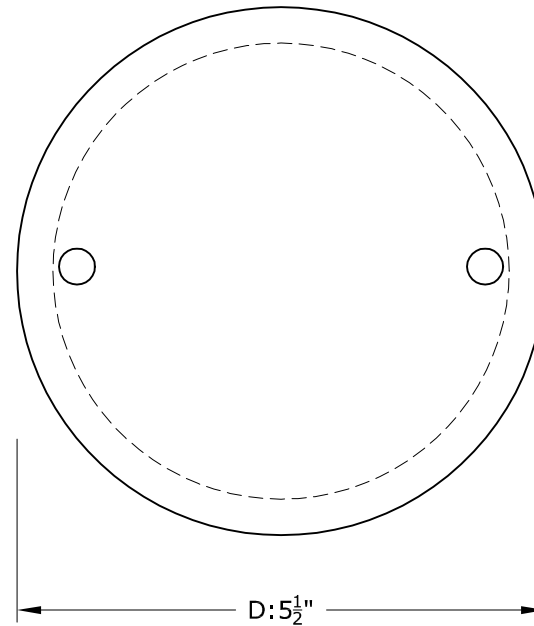

Side View

Note: This Element
Is Always In Raw
Satin Silver Color

Note: These
Elements Available
In Specifiable Finish

Assembled Fixture

Front View

Note:
MM05 Mounting Method Depicted.

SC125
Sconce - Ashar I

SCALE: 6" = 1'-0" / 3" = 1'-0"

MODULIGHTOR
customized modern lighting
246 East 58th Street
New York, NY 10022
T (212) 371 0336 | F (212) 371 0335
modulightor.com