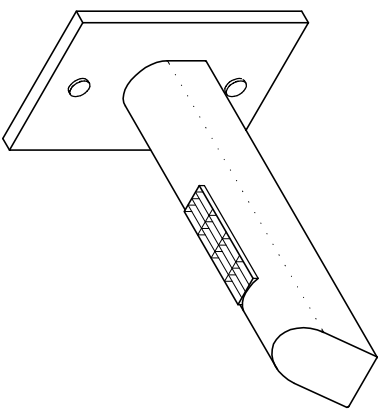

Notes:
MM01A Mounting Method Depicted.
See Mounting Methods For Other Options.

Isometric View
(Straight End)

Side View
(Straight End)

Side View
(Angled End)

Note: Not Available In White Or Black

Isometric View
From Below

Mounting Plate Options:

Isometric View
(Angled End)

MODULIGHTOR

customized modern lighting
246 East 58th Street
New York, NY 10022
T (212) 371 0336 | F (212) 371 0335
modulightor.com

SC12

Sconce - Minilux HR (Half Round) Up Down

SCALE: 4" = 1'-0" / 2" = 1'-0"