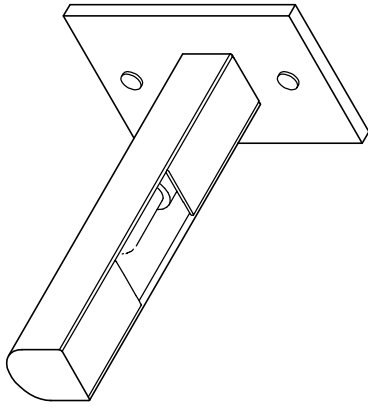

Notes:
MM01A Mounting Method Depicted.
See Mounting Methods For Other Options.

Isometric View
(Straight End)

Side View
(Straight End)

Side View
(Angled End)

Note: Not Available In White Or Black

Isometric View
From Below

Mounting Plate Options:

Isometric View
(Angled End)

MODULIGHTOR

customized modern lighting
246 East 58th Street
New York, NY 10022
T (212) 371 0336 | F (212) 371 0335
modulightor.com

SC12

Sconce - Minilux HR (Half Round) Up Down

SCALE: 4" = 1'-0" / 2" = 1'-0"