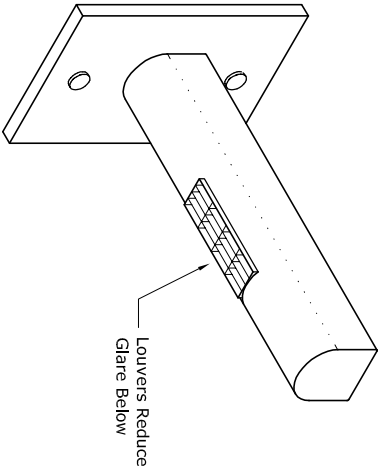

Notes:
MM01A Mounting Method Depicted.
See Mounting Methods For Other Options.

Isometric View
(Straight End)

Side View
(Straight End)

Side View
(Angled End)

Note: Not Available In White Or Black

Isometric View
From Below

Mounting Plate Options:

Isometric View
(Angled End)

MODULIGHTOR

customized modern lighting
246 East 58th Street
New York, NY 10022
T (212) 371 0336 | F (212) 371 0335
modulightor.com

SC12

Sconce - Minilux HR (Half Round) Up Down

SCALE: 4" = 1'-0" / 2" = 1'-0"