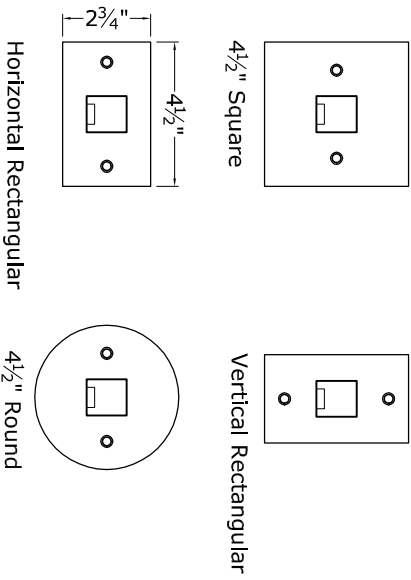

Notes:
MM01A Mounting Method Depicted.
See Mounting Methods For Other Options.

Isometric View
(Straight End)

Side View
(Straight End)

Side View
(Angled End)

Note: Not Available In White Or Black

Isometric View
From Below

Mounting Plate Options:

Isometric View
(Angled End)

MODULIGHTOR

customized modern lighting
246 East 58th Street
New York, NY 10022
T (212) 371 0336 | F (212) 371 0335
modulightor.com

SC12

Sconce - Minilux HR (Half Round) Up Down

SCALE: 4" = 1'-0" / 2" = 1'-0"