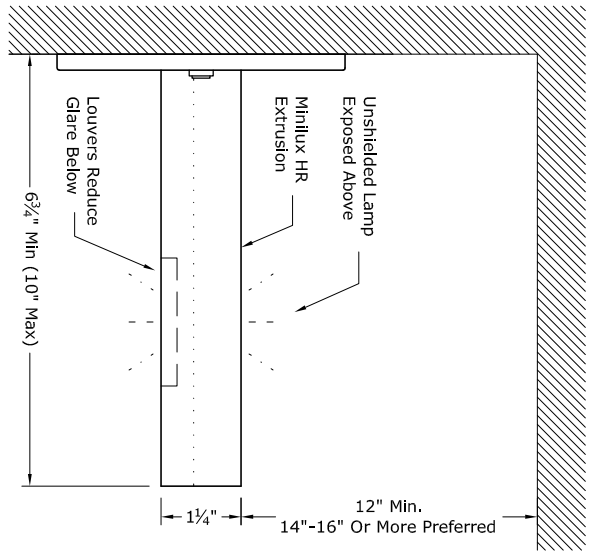

Notes:
MM01A Mounting Method Depicted.
See Mounting Methods For Other Options.

Isometric View
(Straight End)

Side View
(Straight End)

Side View
(Angled End)

Note: Not Available In White Or Black

Isometric View
From Below

SCALE: 4" = 1'-0" / 2" = 1'-0"