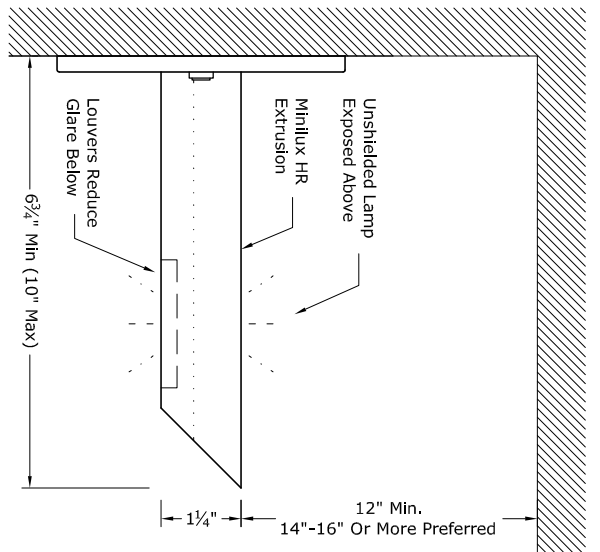

Notes:
MM01A Mounting Method Depicted.
See Mounting Methods For Other Options.

Isometric View
(Straight End)

Side View
(Straight End)

Side View
(Angled End)

Note: Not Available In White Or Black

Isometric View
From Below

SCALE: 4" = 1'-0" / 2" = 1'-0"