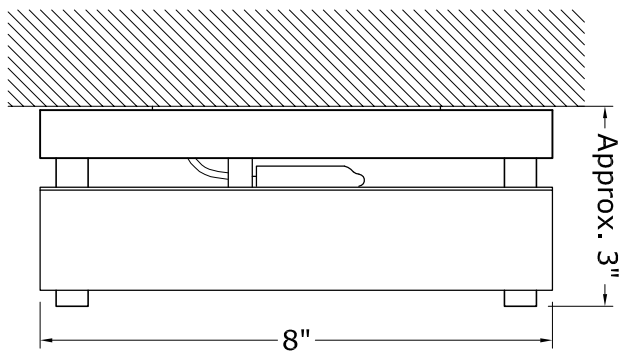

Isometric View

Side View

Top View

Note:
MM06B Mounting Method Depicted.
See Mounting Methods For Other
Options.

MODULIGHTOR

customized modern lighting
246 East 58th Street
New York, NY 10022
T (212) 371 0336 | F (212) 371 0335
modulightor.com

SC154
Sconce - Patera Minilux

SCALE: 4" = 1'-0"