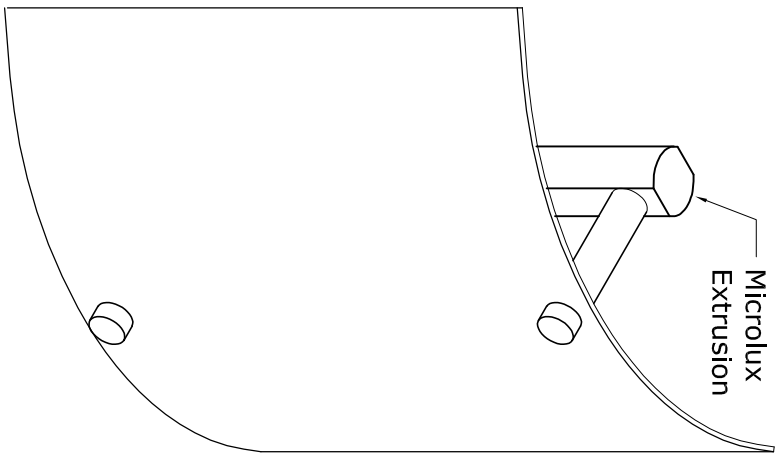

Isometric View

Side View

Top View

Note:
MM06B Mounting Method Depicted.
See Mounting Methods For Other
Options.

MODULIGHTOR

customized modern lighting
246 East 58th Street
New York, NY 10022
T (212) 371 0336 | F (212) 371 0335
modulightor.com

SC154
Sconce - Patera Minilux

SCALE: 4" = 1'-0"