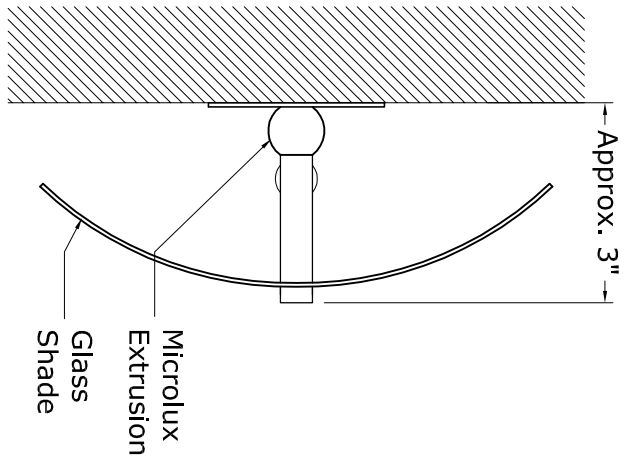

Isometric View

Side View

Top View

Note:
MM06B Mounting Method Depicted.
See Mounting Methods For Other
Options.

MODULIGHTOR

customized modern lighting
246 East 58th Street
New York, NY 10022
T (212) 371 0336 | F (212) 371 0335
modulightor.com

SC154
Sconce - Patera Minilux

SCALE: 4" = 1'-0"