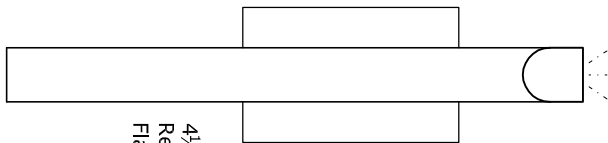

Side View

Side View Angled End (Not Available In Black Or White)

Front View

BX Feed, No Mounting Plate

Front View

With Plate Covering Electrical Box (No Screws Visible)

Front View

4 1/2" Round Mounting Plate