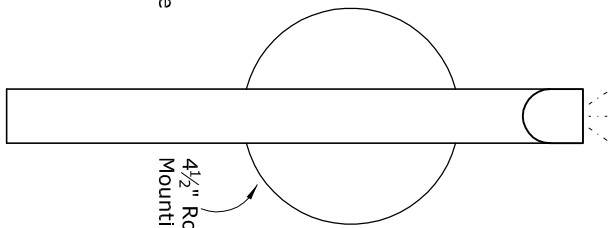

Side View

Side View Angled End (Not Available In Black Or White)

Front View

BX Feed, No Mounting Plate

Front View

With Plate Covering Electrical Box (No Screws Visible)

Front View

4 1/2" Round Mounting Plate

Front View

4 1/2" x 2 3/4" Rectangular Flat Mounting Plate

Isometric View

MODULIGHTOR

customized modern lighting
 246 East 58th Street
 New York, NY 10022
 T (212) 371 0336 | F (212) 371 0335
 modulightor.com

SS22

Sconce - Minilux HR (Half Round) "L"

SCALE: 3" = 1'-0"

Note:
 MM06B and MM07B Mounting Methods Depicted.
 See Mounting Methods For Other Options.