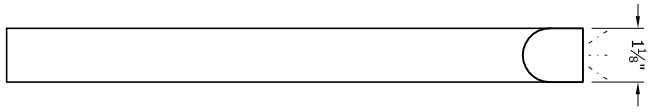

Side View

Side View Angled End (Not Available In Black Or White)

Front View

BX Feed, No Mounting Plate

Front View

With Plate Covering Electrical Box (No Screws Visible)

Front View

4 1/2" Round Mounting Plate