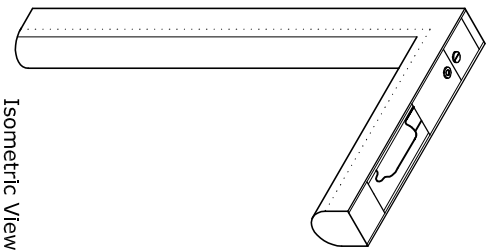

Side View

Side View Angled End (Not Available In Black Or White)

Front View

BX Feed, No Mounting Plate

Front View

With Plate Covering Electrical Box (No Screws Visible)

Front View

4 1/2" Round Mounting Plate

Front View

4 1/2" x 2 3/4" Rectangular Flat Mounting Plate

Isometric View

MODULIGHTOR

customized modern lighting
 246 East 58th Street
 New York, NY 10022
 T (212) 371 0336 | F (212) 371 0335
 modulightor.com

SS22

Sconce - Minilux HR (Half Round) "L"

SCALE: 3" = 1'-0"

Note:
 MM06B and MM07B Mounting Methods Depicted.
 See Mounting Methods For Other Options.