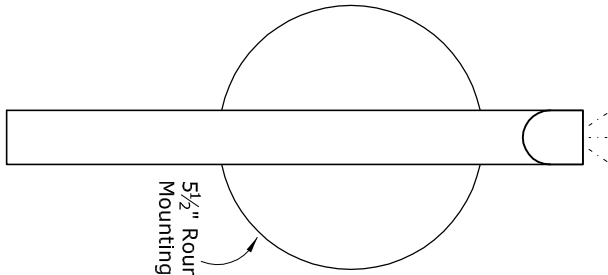

Side View

Side View Angled End (Not Available In Black Or White)

Front View

BX Feed, No Mounting Plate

Front View

With Plate Covering Electrical Box (No Screws Visible)

Front View

4 1/2" Round Mounting Plate

Front View

4 1/2" x 2 3/4" Rectangular Flat Mounting Plate

Isometric View

MODULIGHTOR

customized modern lighting
 246 East 58th Street
 New York, NY 10022
 T (212) 371 0336 | F (212) 371 0335
 modulightor.com

SS22

Sconce - Minilux HR (Half Round) "L"

SCALE: 3" = 1'-0"

Note:
 MM06B and MM07B Mounting Methods Depicted.
 See Mounting Methods For Other Options.