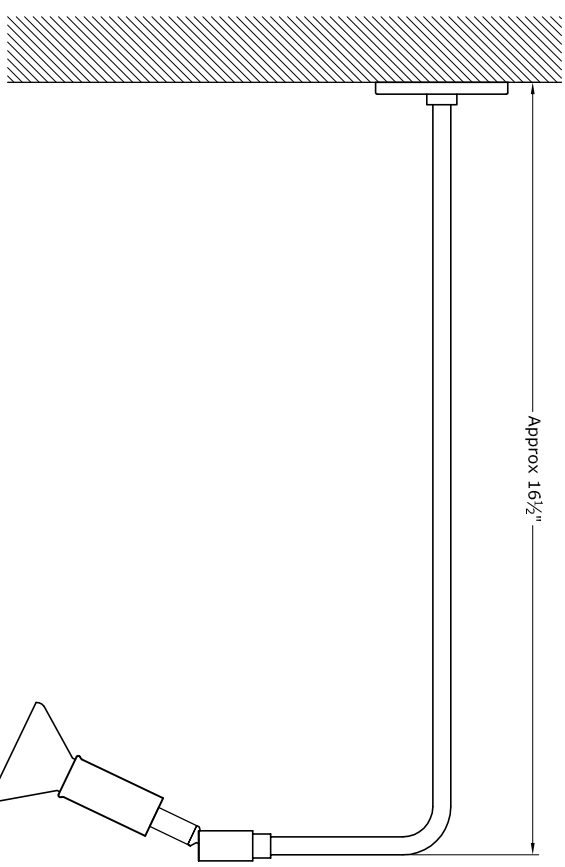

6" Curved Stem
 (Specify Projection: 6", 10", or 16" Stem)
 Note: Custom Curved Stems Are Not Available

10" Curved Stem

16" Curved Stem

Notes:
 MM01B Mounting Method Depicted.
 See Mounting Methods For Other Options.