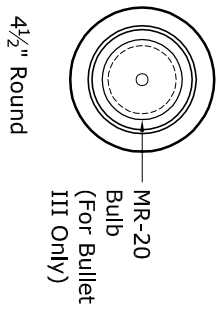

Note:  
Bullet III Luminary Dimensions Depicted.  
Other Bullet Luminaries Available.

MM01B Mounting Method Depicted. Other Mounting Methods Are Available.

Canopy and Bulb Options (No Screws Visible):

Bullet Luminary Options:

**MODULIGHTOR**

customized modern lighting  
246 East 58th Street  
New York, NY 10022  
T (212) 371 0336 | F (212) 371 0335  
modulightor.com

**SP66**

Spot Light - Bullet B (with Swivel)

SCALE: 2" = 1'-0"