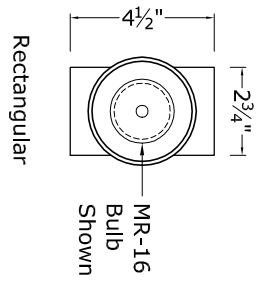

Note:  
Bullet III Luminary Dimensions Depicted.  
Other Bullet Luminaries Available.

MM01B Mounting Method Depicted. Other Mounting Methods Are Available.

Canopy and Bulb Options (No Screws Visible):

Bullet Luminary Options:

**MODULIGHTOR**

customized modern lighting  
246 East 58th Street  
New York, NY 10022  
T (212) 371 0336 | F (212) 371 0335  
modulightor.com

**SP66**

Spot Light - Bullet B (with Swivel)

SCALE: 2" = 1'-0"