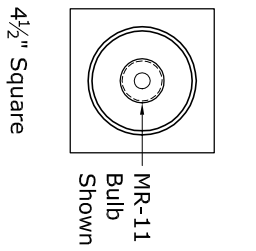

Note:  
Bullet III Luminary Dimensions Depicted.  
Other Bullet Luminaries Available.

MM01B Mounting Method Depicted. Other Mounting Methods Are Available.

Canopy and Bulb Options (No Screws Visible):

Bullet Luminary Options:

**MODULIGHTOR**

customized modern lighting  
246 East 58th Street  
New York, NY 10022  
T (212) 371 0336 | F (212) 371 0335  
modulightor.com

**SP66**

Spot Light - Bullet B (with Swivel)

SCALE: 2" = 1'-0"