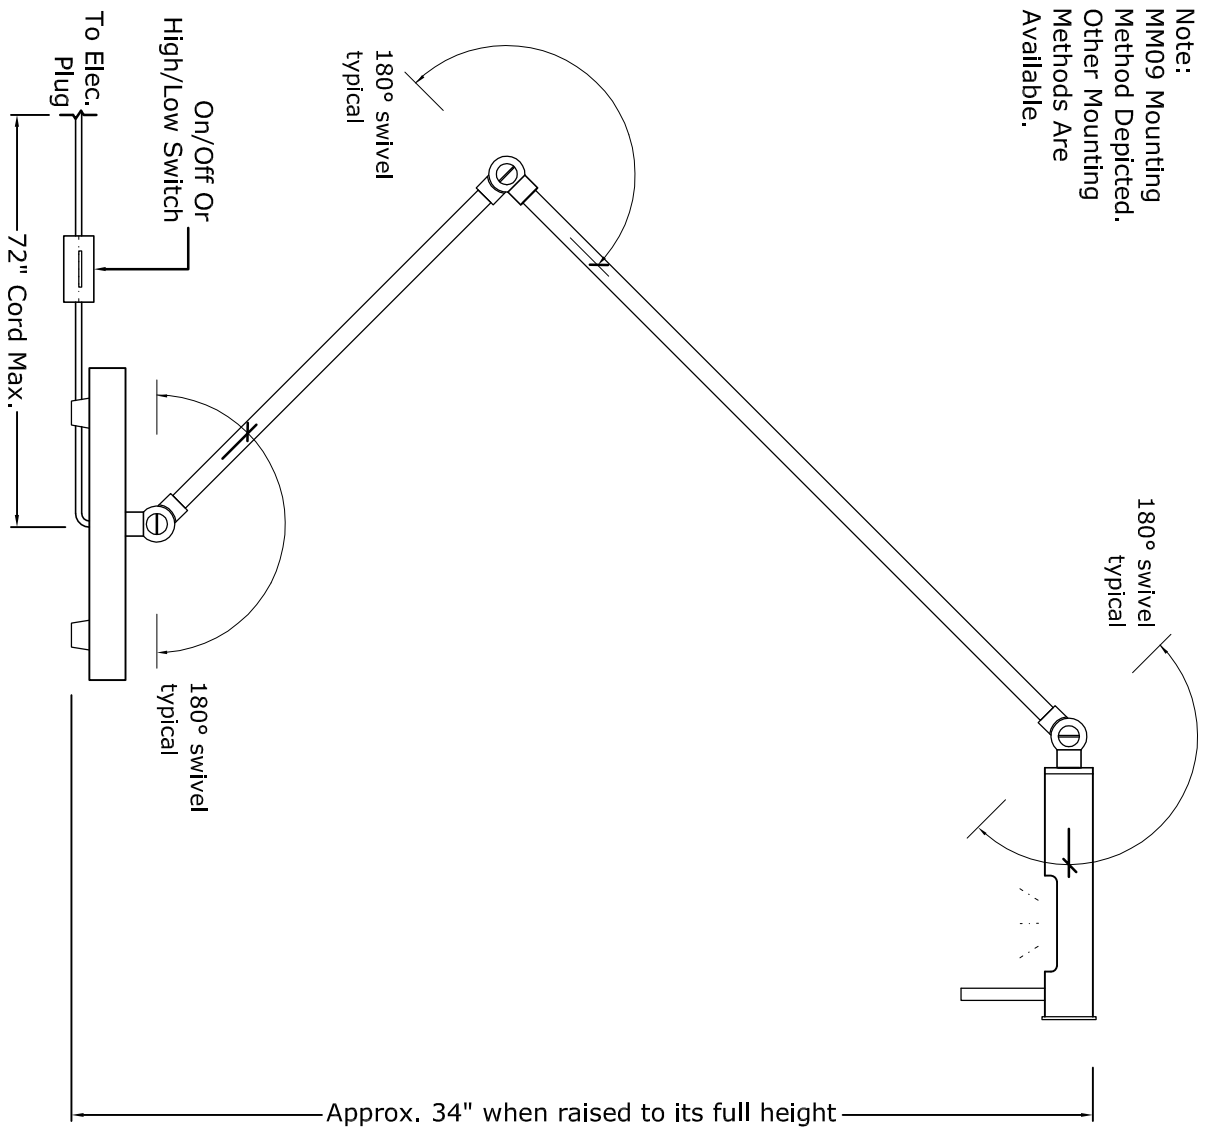

Note:  
 MM09 Mounting  
 Method Depicted.  
 Other Mounting  
 Methods Are  
 Available.

Side Elevation  
 Typical 10" and 16" Stem (6", 10", 16" Or Custom Stem May Be Specified)

Front Elevation

**MODULIGHTOR**

customized modern lighting  
 246 East 58th Street  
 New York, NY 10022  
 T (212) 371 0336 | F (212) 371 0335  
 modulightor.com

TB91  
 Table Light - Pipette "Rajee"

SCALE: 3" = 1'-0"