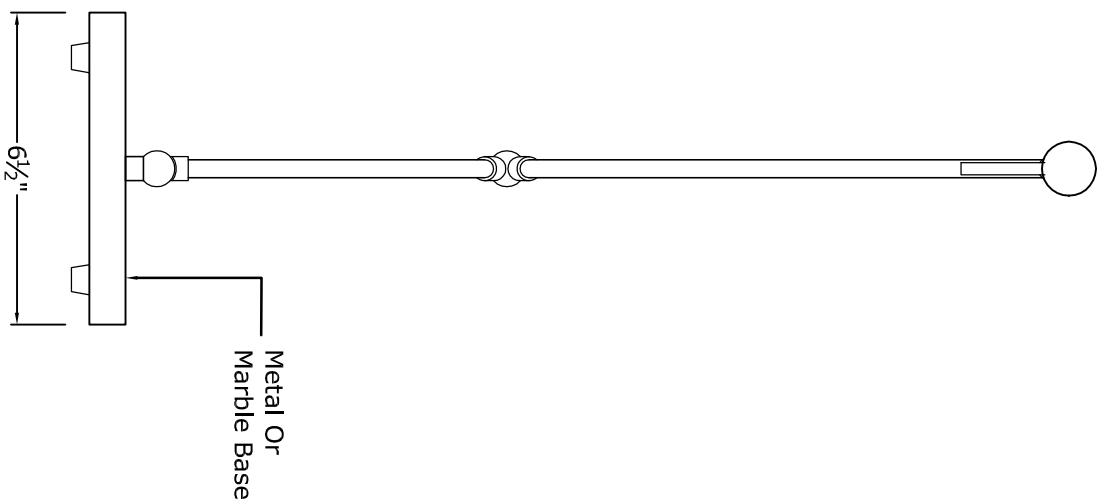

Note:  
 MM09 Mounting  
 Method Depicted.  
 Other Mounting  
 Methods Are  
 Available.

Side Elevation  
 Typical 10" and 16" Stem (6", 10", 16" Or Custom Stem May Be Specified)

Front Elevation

**MODULIGHTOR**

customized modern lighting  
 246 East 58th Street  
 New York, NY 10022  
 T (212) 371 0336 | F (212) 371 0335  
 modulightor.com

TB91  
 Table Light - Pipette "Rajee"

SCALE: 3" = 1'-0"