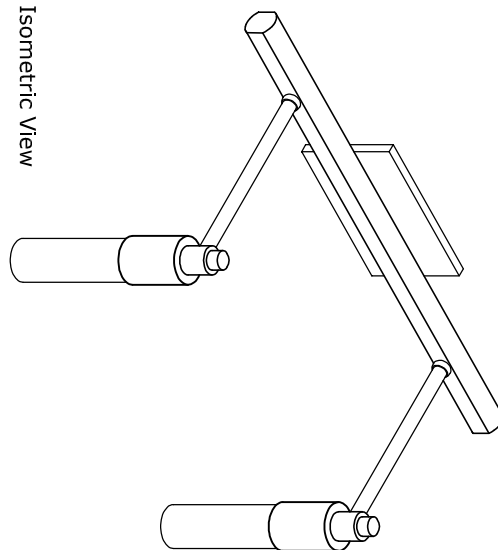

Note:
MM06B Mounting Method Depicted.
See Mounting Methods For Other Options.

Isometric View

Side View - 6" Stem

Front View

2" Min.

Depicted 10" Between Luminaires, Specify 10" - 14
Number of Luminaires Depends On Overall Dimension

Depicted 26" Overall Length
Specify Up To 144"

MODULIGHTOR

customized modern lighting
246 East 58th Street
New York, NY 10022
T (212) 371 0336 | F (212) 371 0335
modulightor.com

VL114
Vanity Light - Rico Microlux

SCALE: 4" = 1'-0" / 2" = 1'-0"