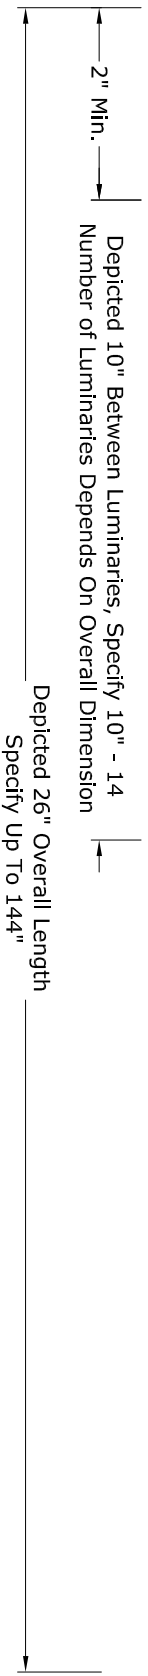

Note:
MM06B Mounting Method Depicted.
See Mounting Methods For Other Options.

Isometric View

Side View - 6" Stem

Front View

2" Min.

Depicted 10" Between Luminaires, Specify 10" - 14
Number of Luminaires Depends On Overall Dimension

Depicted 26" Overall Length
Specify Up To 144"

MODULIGHTOR

customized modern lighting
246 East 58th Street
New York, NY 10022
T (212) 371 0336 | F (212) 371 0335
modulightor.com

VL114
Vanity Light - Rico Microlux

SCALE: 4" = 1'-0" / 2" = 1'-0"