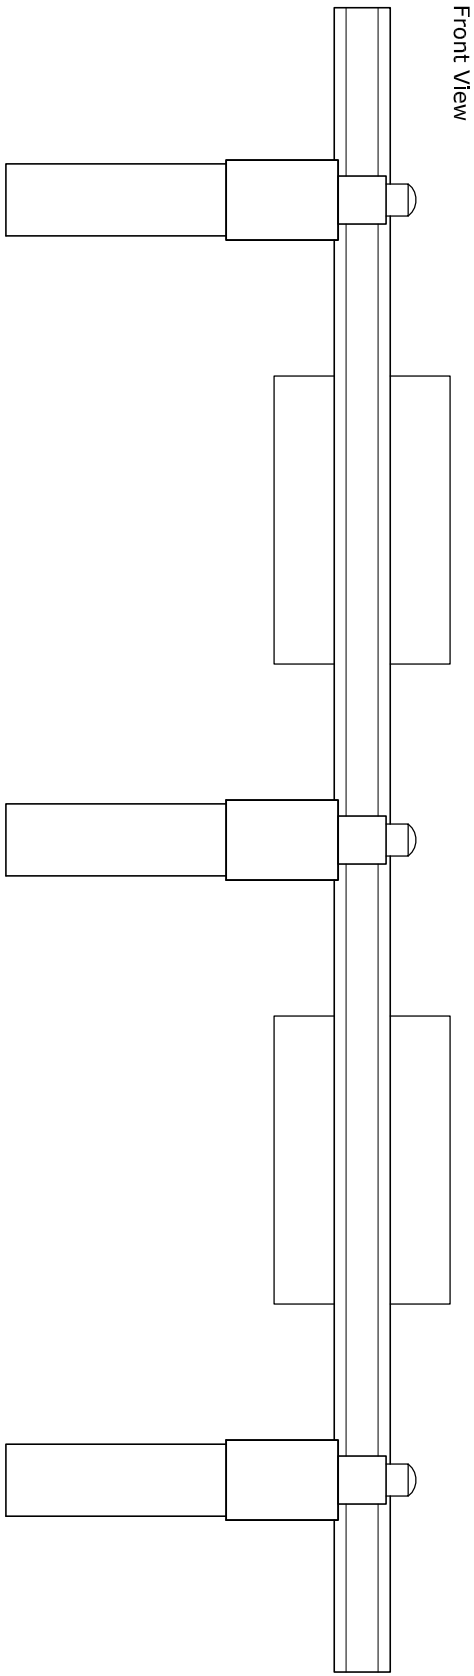

Note:
MM06B Mounting Method Depicted.
See Mounting Methods For Other Options.

Isometric View

Side View - 6" Stem

Front View

2" Min.

Depicted 10" Between Luminaires, Specify 10" - 14
Number of Luminaires Depends On Overall Dimension

Depicted 26" Overall Length
Specify Up To 144"

MODULIGHTOR

customized modern lighting
246 East 58th Street
New York, NY 10022
T (212) 371 0336 | F (212) 371 0335
modulightor.com

VL114
Vanity Light - Rico Microlux

SCALE: 4" = 1'-0" / 2" = 1'-0"