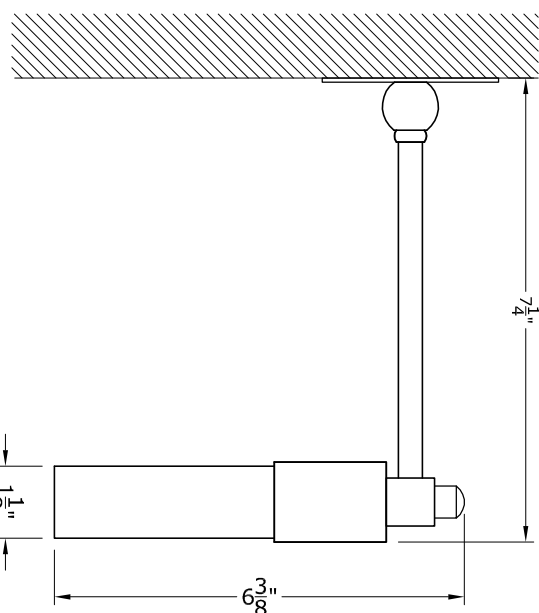

Note:
MM06B Mounting Method Depicted.
See Mounting Methods For Other Options.

Isometric View

Side View - 6" Stem

Front View

2" Min.

Depicted 10" Between Luminaires, Specify 10" - 14
Number of Luminaires Depends On Overall Dimension

Depicted 26" Overall Length
Specify Up To 144"

MODULIGHTOR

customized modern lighting
246 East 58th Street
New York, NY 10022
T (212) 371 0336 | F (212) 371 0335
modulightor.com

VL114
Vanity Light - Rico Microlux

SCALE: 4" = 1'-0" / 2" = 1'-0"