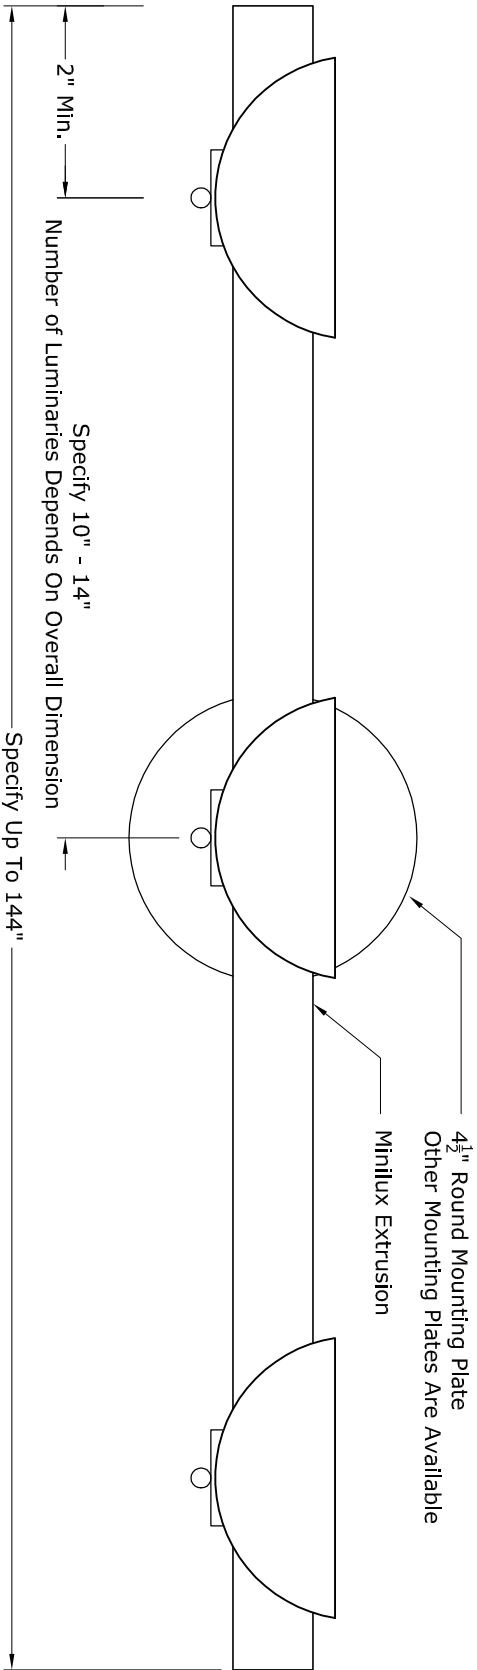

Note:
 MM06B Mounting Method Depicted.
 See Mounting Methods For Other Options.

Side View

Isometric View

Front View

MODULIGHTOR
 customized modern lighting
 246 East 58th Street
 New York, NY 10022
 T (212) 371 0336 | F (212) 371 0335
 modulightor.com

VL115
 Vanity Light - Shilo II Minilux

SCALE: 4" = 1'-0"