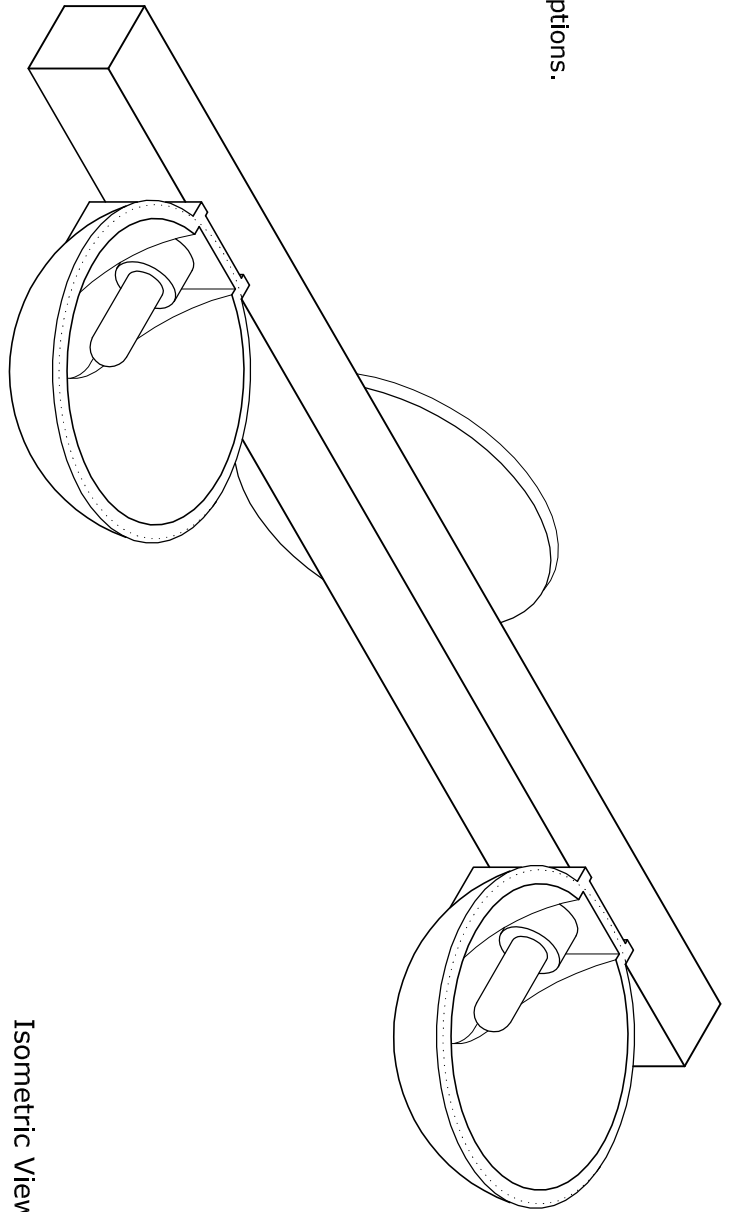

Note:
 MM06B Mounting Method Depicted.
 See Mounting Methods For Other Options.

Side View

Isometric View

Front View

MODULIGHTOR
 customized modern lighting
 246 East 58th Street
 New York, NY 10022
 T (212) 371 0336 | F (212) 371 0335
 modulightor.com

VL115
 Vanity Light - Shilo II Minilux

SCALE: 4" = 1'-0"