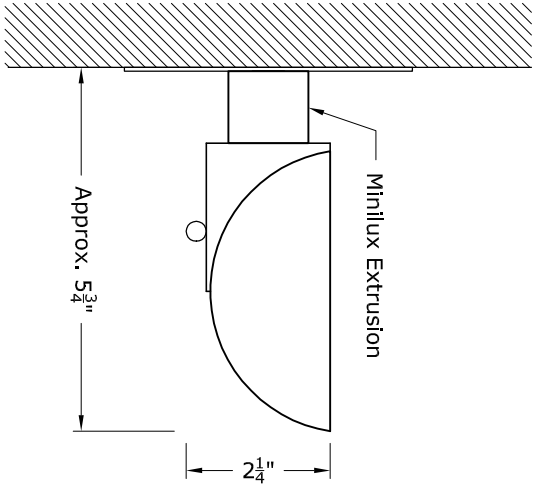

Note:
 MM06B Mounting Method Depicted.
 See Mounting Methods For Other Options.

Side View

Isometric View

Front View

MODULIGHTOR
 customized modern lighting
 246 East 58th Street
 New York, NY 10022
 T (212) 371 0336 | F (212) 371 0335
 modulightor.com

VL115
 Vanity Light - Shilo II Minilux

SCALE: 4" = 1'-0"