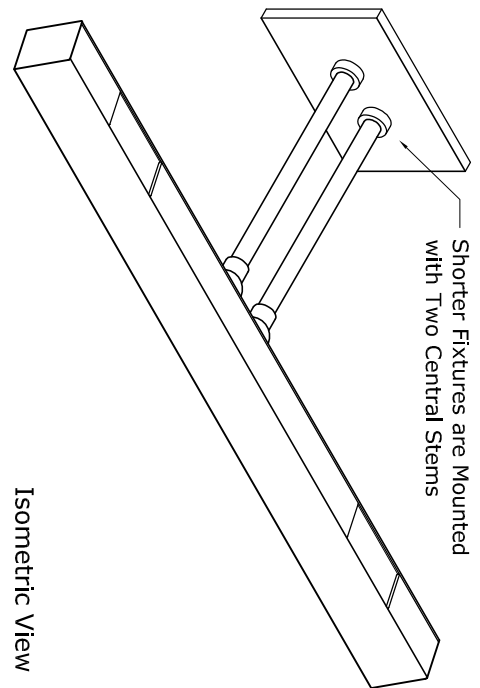

Note:  
MM01B Mounting Method Depicted.  
See Mounting Methods For Other Options.

Isometric View

Specify Length Of Fixture Up To 144"  
Number And Location of Stems Depend On Length of Fixture.

**MODULIGHTOR**

customized modern lighting  
246 East 58th Street  
New York, NY 10022  
T (212) 371 0336 | F (212) 371 0335  
modulightor.com

VL11  
Vanity Light - Minilux

SCALE: 3" = 1'-0"