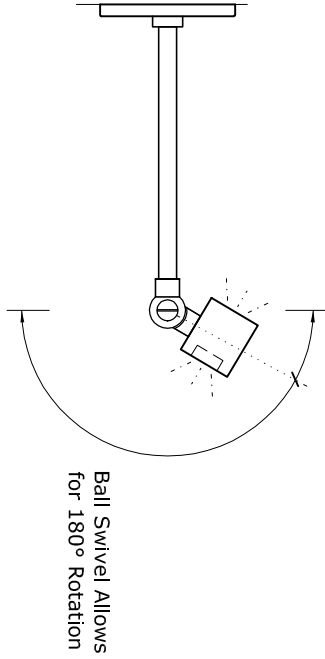

Note:  
MM01B Mounting Method Depicted.  
See Mounting Methods For Other Options.

Isometric View

Specify Length Of Fixture Up To 144"  
Number And Location of Stems Depend On Length of Fixture.

**MODULIGHTOR**

customized modern lighting  
246 East 58th Street  
New York, NY 10022  
T (212) 371 0336 | F (212) 371 0335  
modulightor.com

VL11  
Vanity Light - Minilux

SCALE: 3" = 1'-0"