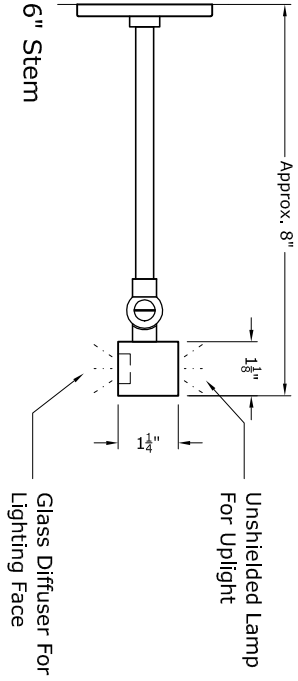

Note:  
MM01B Mounting Method Depicted.  
See Mounting Methods For Other Options.

Isometric View

Specify Length Of Fixture Up To 144"  
Number And Location of Stems Depend On Length of Fixture.

**MODULIGHTOR**

customized modern lighting  
246 East 58th Street  
New York, NY 10022  
T (212) 371 0336 | F (212) 371 0335  
modulightor.com

VL11  
Vanity Light - Minilux

SCALE: 3" = 1'-0"