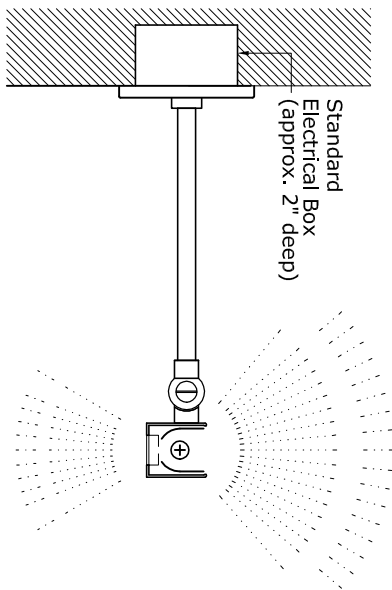

Note:  
MM01B Mounting Method Depicted.  
See Mounting Methods For Other Options.

Isometric View

Specify Length Of Fixture Up To 144"  
Number And Location of Stems Depend On Length of Fixture.

**MODULIGHTOR**

customized modern lighting  
246 East 58th Street  
New York, NY 10022  
T (212) 371 0336 | F (212) 371 0335  
modulightor.com

VL11  
Vanity Light - Minilux

SCALE: 3" = 1'-0"