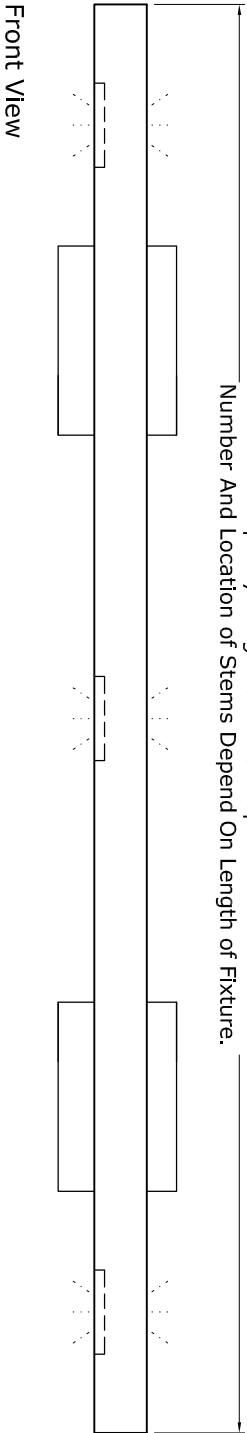

Note:  
MM01B Mounting Method Depicted.  
See Mounting Methods For Other Options.

Isometric View

Specify Length Of Fixture Up To 144"  
Number And Location of Stems Depend On Length of Fixture.

**MODULIGHTOR**

customized modern lighting  
246 East 58th Street  
New York, NY 10022  
T (212) 371 0336 | F (212) 371 0335  
modulightor.com

VL11  
Vanity Light - Minilux

SCALE: 3" = 1'-0"