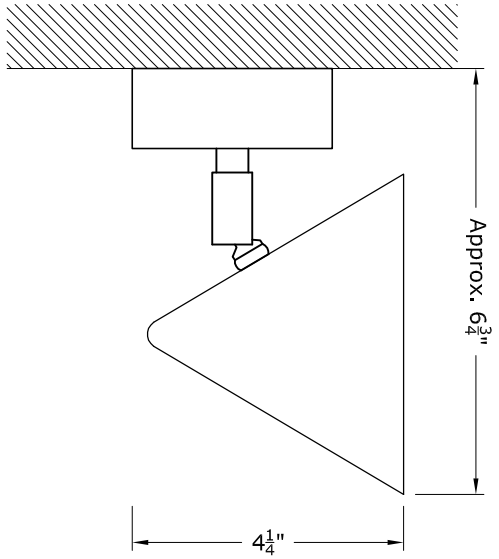

Note:
 MM06A & 06B Hybrid Mounting Method Depicted.
 See Mounting Methods For Other Options.

Side View

Isometric View

Front View

MODULIGHTOR

customized modern lighting
 246 East 58th Street
 New York, NY 10022
 T (212) 371 0336 | F (212) 371 0335
 modulightor.com

VL124
 Vanity Light - Wagram Luxline

SCALE: 4" = 1'-0" / 3" = 1'-0"