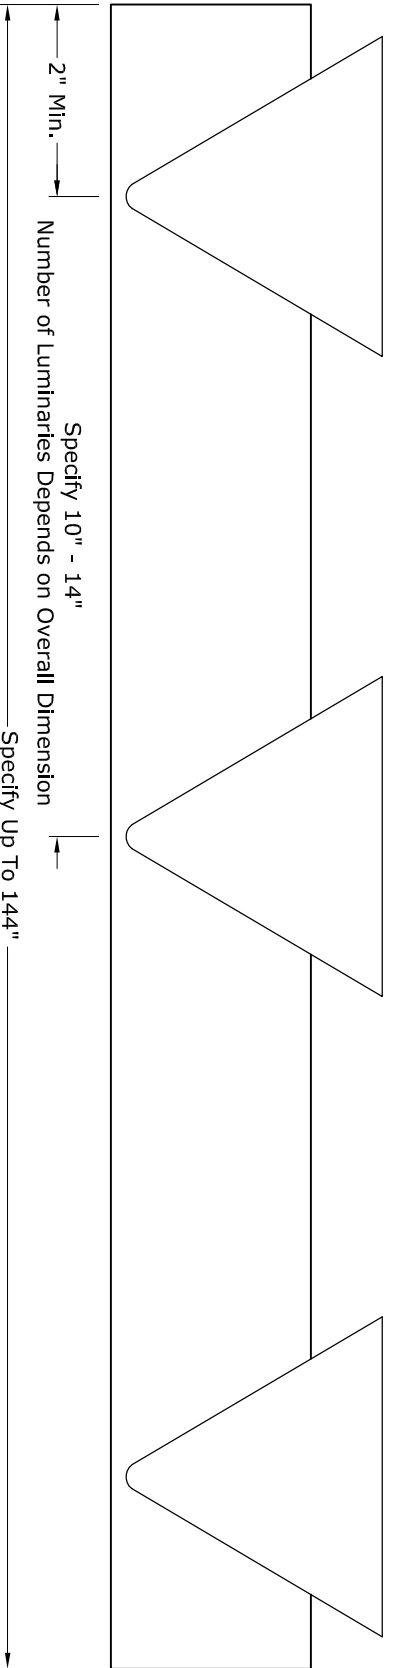

Note:
 MM06A & 06B Hybrid Mounting Method Depicted.
 See Mounting Methods For Other Options.

Side View

Isometric View

Front View

MODULIGHTOR

customized modern lighting
 246 East 58th Street
 New York, NY 10022
 T (212) 371 0336 | F (212) 371 0335
 modulightor.com

VL124
 Vanity Light - Wagram Luxline

SCALE: 4" = 1'-0" / 3" = 1'-0"