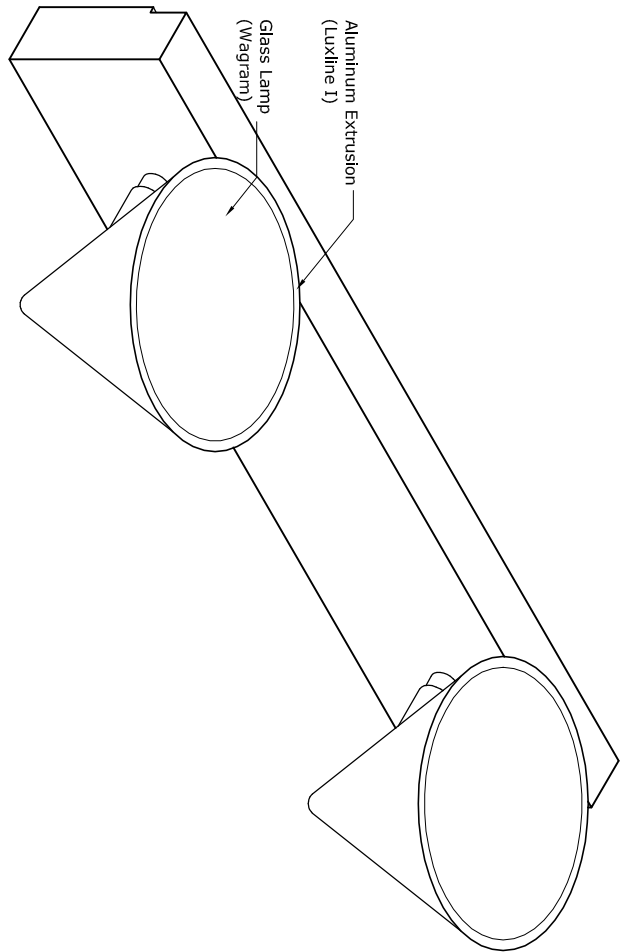

Note:
 MM06A & 06B Hybrid Mounting Method Depicted.
 See Mounting Methods For Other Options.

Side View

Isometric View

Front View

MODULIGHTOR

customized modern lighting
 246 East 58th Street
 New York, NY 10022
 T (212) 371 0336 | F (212) 371 0335
 modulightor.com

VL124
 Vanity Light - Wagram Luxline

SCALE: 4" = 1'-0" / 3" = 1'-0"